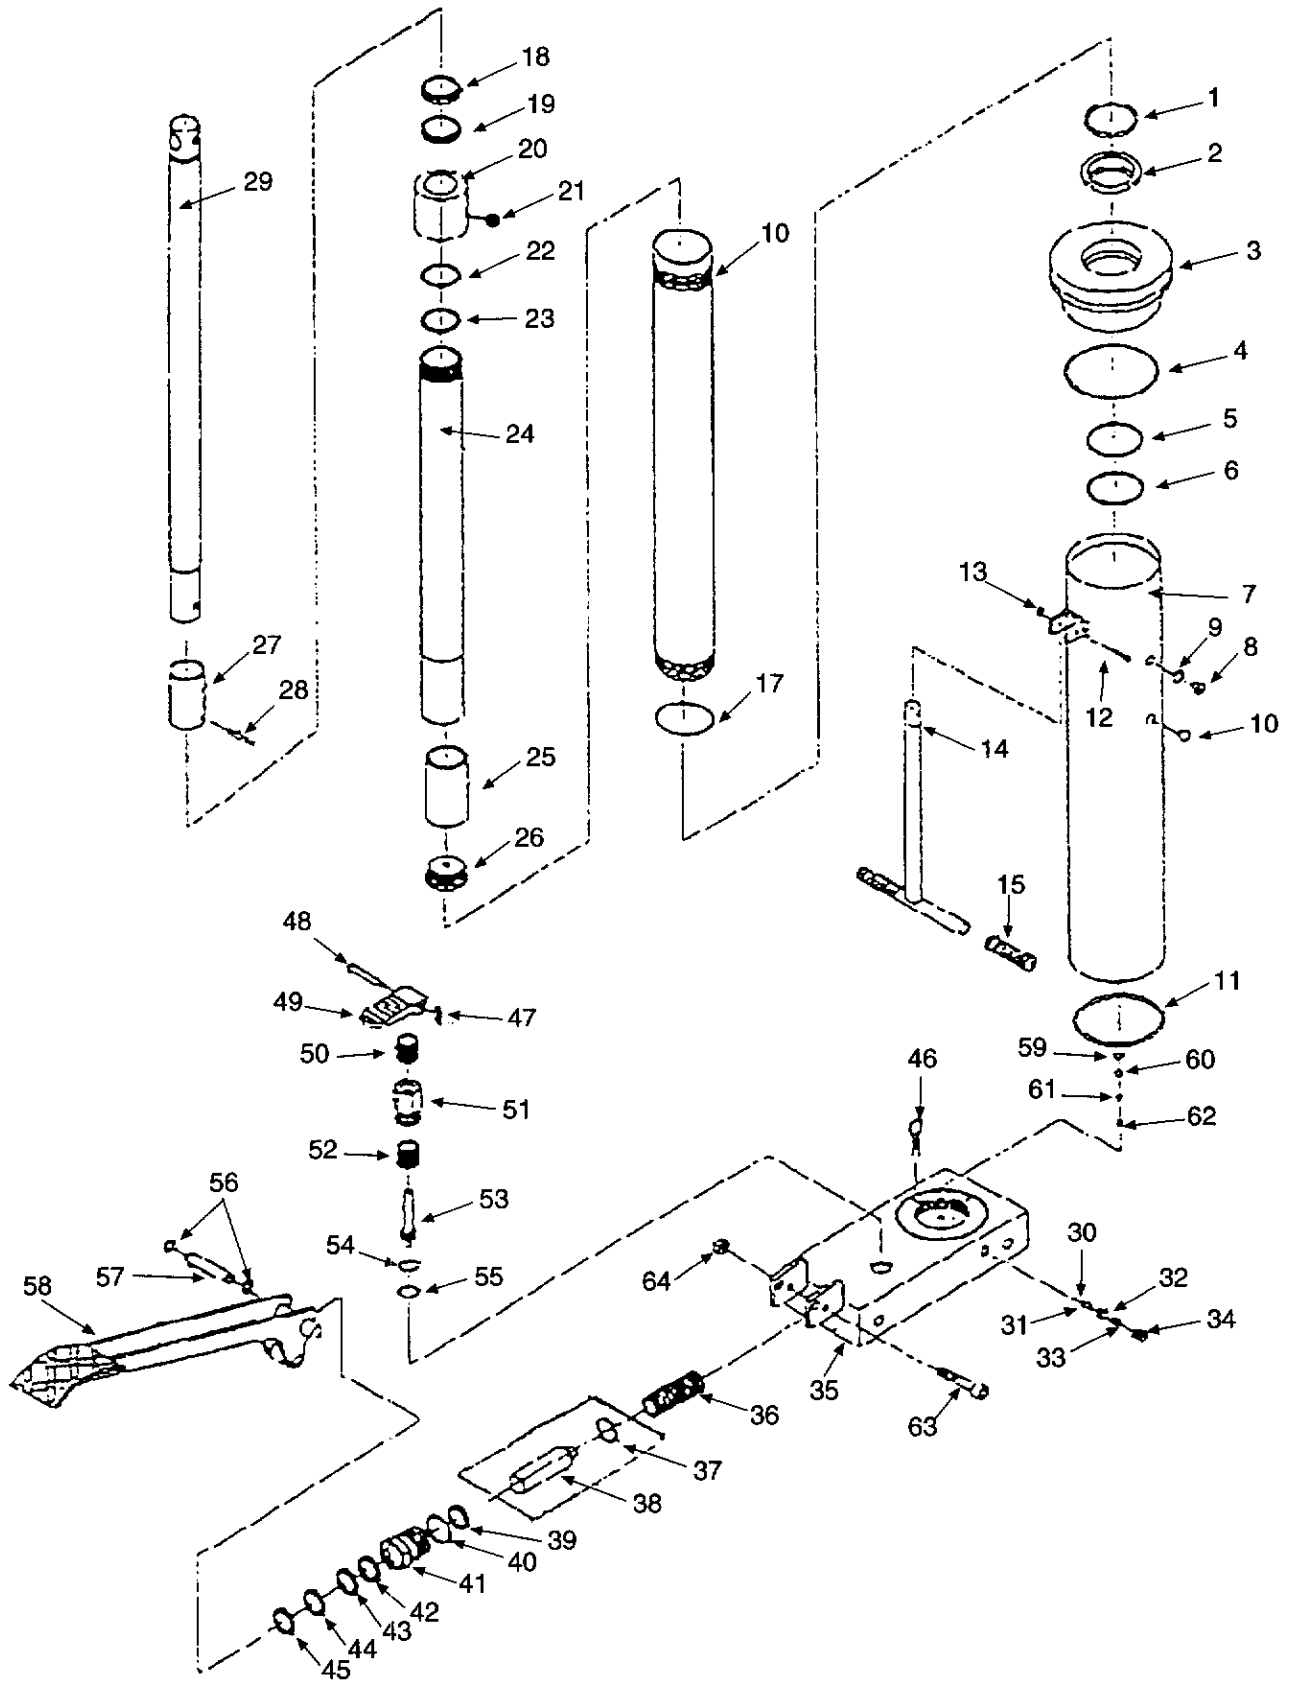

68

73

72

75

NOTE: Use either chain or strap.
Do not use both.

74

67

71

70

65

69

MODEL 520-4000 PARTS BREAKDOWN

08/02/00

REF NO.	PART NO.	DESCRIPTION	QTY.	REF NO.	PART NO.	DESCRIPTION	QTY.
*1		O-Ring	1	*39		U-Cup	1
*2		U-Cup	1	*40		O-Ring	1
3		Top Nut	1	41		Pump Piston Guide Ring	1
*4		O-Ring	1	*42		O-Ring	1
*5		O-Ring	1	*43		Back-Up Ring	1
*6		Back-Up Ring	1	*44		U-Cup	1
7		Reservoir Assy.	1	*45		Back-Up Ring	1
*8		Vent Screw	1	*46		Filter	1
*9		O-Ring	1	47		Retaining Pin	1
*10		Filler Screw	1	48		Pin	1
*11		Seal	1	49		Release Level	1
12		Bolt	1	50		Screw Adjustment	1
13		Nut	1	51	779851	Release Valve Lock Nut	1
14		Handle Assy.	1	52	779582	Compression Spring	1
15		Handle Grip	2	53	779853	Release Valve	1
16		Cylinder	1	*54		O-Ring	1
*17		Washer	1	*55		Copper Gasket	1
*18		Seal	1	56		Retaining Ring "C"	2
*19		U-Cup	1	57		Spindle	1
20		Ram Nut	1	58		Foot Pedal	1
21		Pipe Plug	1	*59		Retaining Ring "C"	2
*22		O-Ring	1	*60		Steel Ball	1
*23		Back-Up Ring	1	*61		Compression Spring	1
24		Ram	1	*62		Steel Ball	1
**25		Ram Guide Ring	1	63		Bolt	1
**26		Guide Ring	1	64		Nut	1
**27		Piston Rod Guide Ring	1	65	RS3C301A	Caster Assembly	2
28		Spring Pin	1	66	7798SK	Seal Kit	1
29		Piston Rod	1	67	6647SA	Complete Hyd. Unit	1
*30		Steel Ball	1	68	6646A	Complete Saddle w/ hardware	1
*31		Spring Cap	1	69	540024	Leg	1
*32		Safety Spring	1	70	SC301	Caster Assy.	2
*33		Safety Valve Screw	1	71	305004WK	Wheel Kit	
*34		Filler Screw Assy.	1			(Hardware to attach 2 casters)	2
35		Base	1	72	RS664606	Fingers	4
36		Compression Spring	1	73	RS6646ATD	Tie Down Strap	1
37		Pump Piston Clip	1	74	6646AHAN	Handle w/knob	2
38	779838	Pump Piston (Incl. Part #37)	1	75	6646CH	Chain	1

*Means only available in Seal Kit (Part #7798SK).

**Means only available in Bushing Kit (Part #779825).

NOTE: Reference No. 1-37, 39-50, 54-64 are not available.