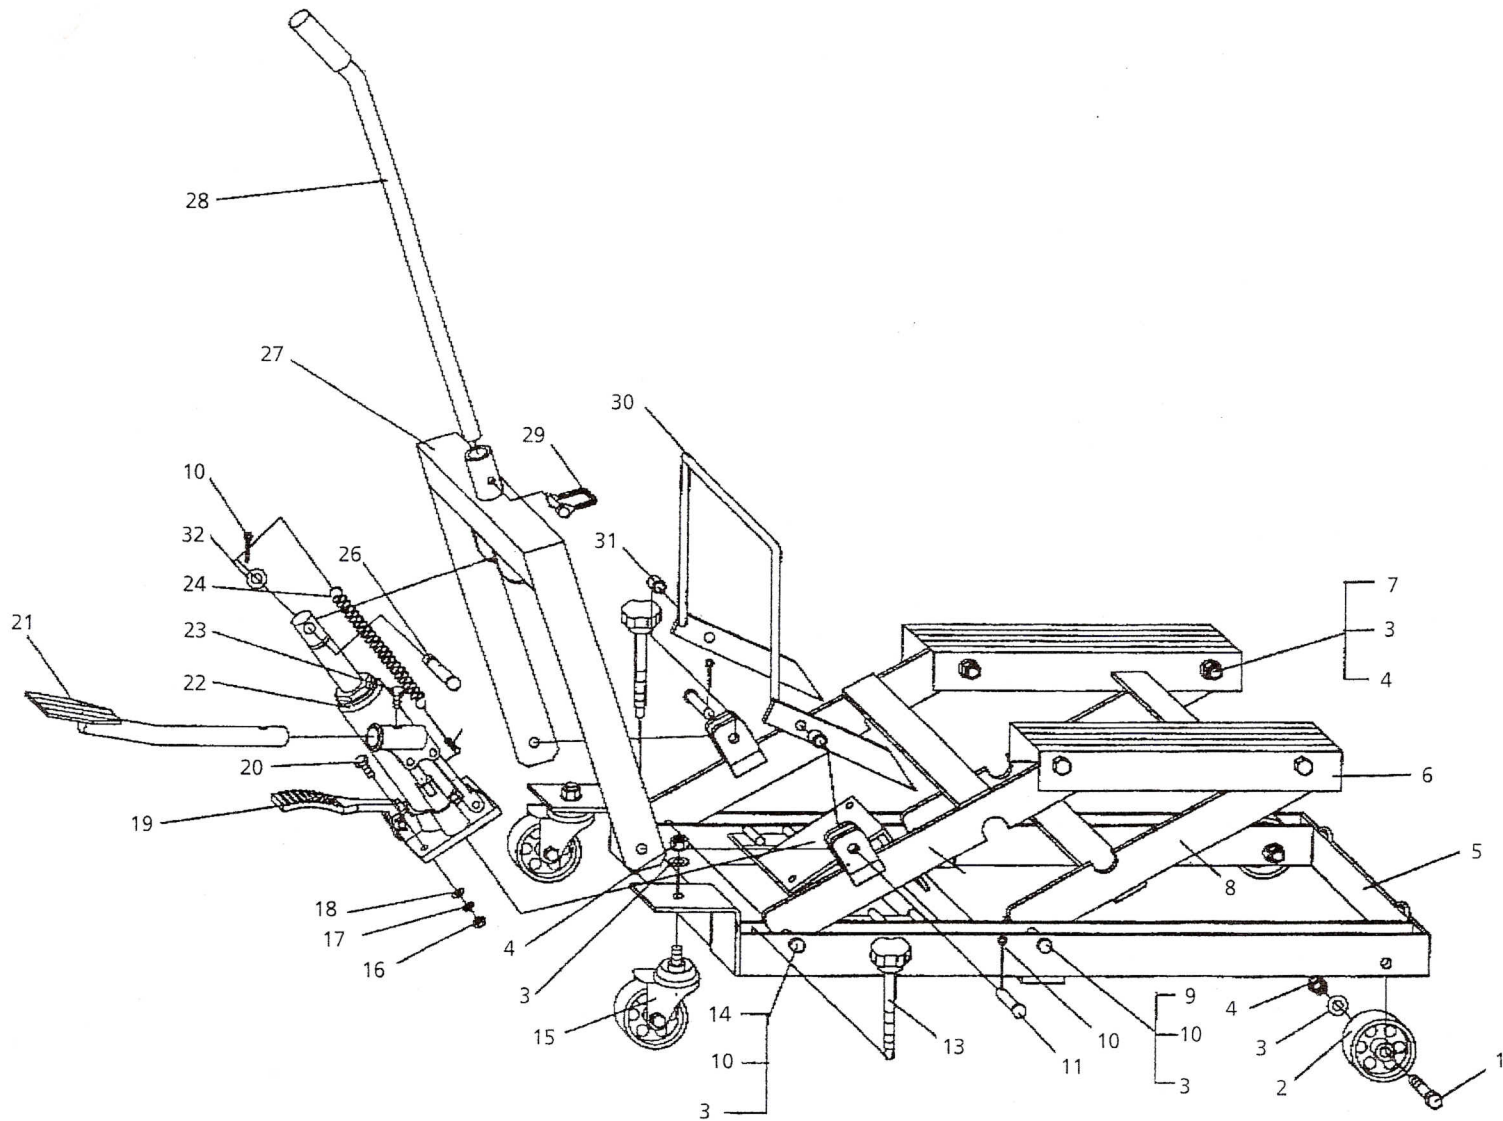

# PARTS BREAKDOWN — 520-6010

## 1500 Lb. Capacity ATV/Motorcycle Lift

ITEM NO.	PART NO.	NO. REQ'D	DESCRIPTION
1		2	Bolt M12 x 65
2	AS601002	2	Front Wheel
3		10	Washer, 12
4		8	Nut, M12
5		1	Base
6	AS601006	1	Platform
7		4	Bolt 12 x 115
8		1	Front Strut Linkage
9		2	Pin
10		7	Split Pin
11		2	Pin
12		1	Rear Strut Linkage
13		2	Wheel Stop Bolt
14		2	Pin
15	AS601015	4	3" Caster
16		2	Nut M8
17		5	Spring Washer

ITEM NO.	PART NO.	NO. REQ'D	DESCRIPTION
18		2	Washer
19		1	Release Pedal
20		2	Bolt M8 x 30
21	AS601021	1	Foot Pedal
22	AS601022	1	Pump
23		1	Bolt M8 x 16
24		1	Spring
25		1	Bolt M6 x 30
26		1	Lock Pin
27		1	Load Form
28		1	Handle
29		1	Clevis Pin
30		1	Stop Bar
31		2	Plastic Bushing
32		1	Washer