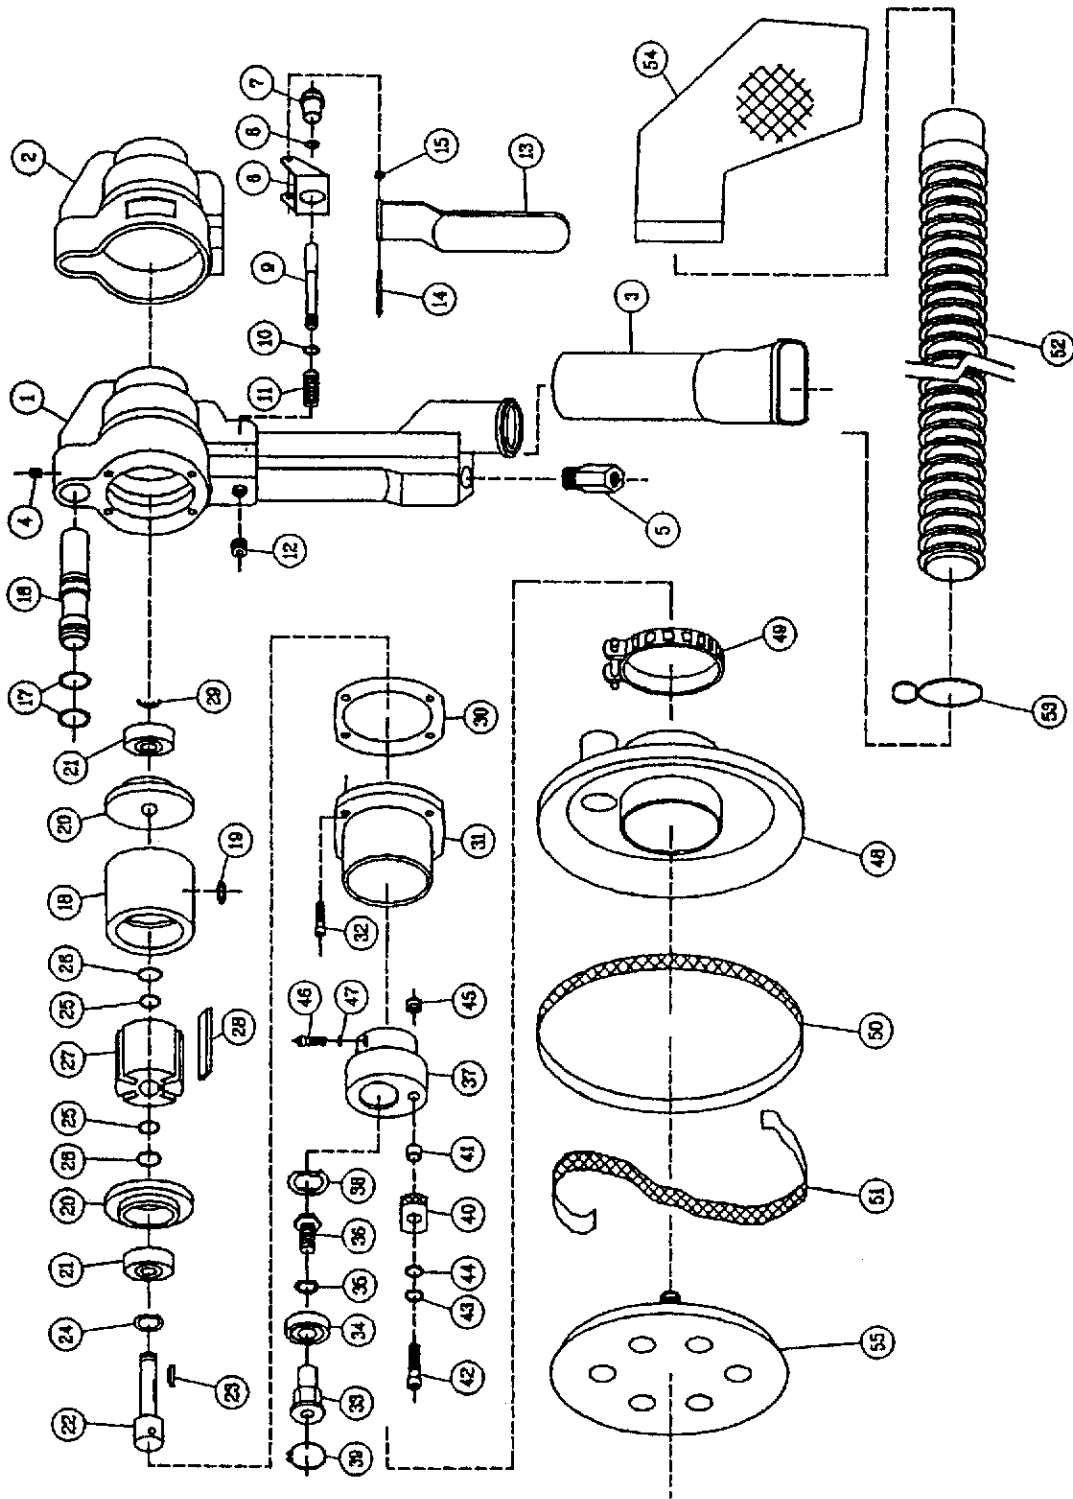

PARTS BREAKDOWN

6-719

PARTS LIST**6-719**

REF. NO.	PART NO.	DESCRIPTION	QTY.
1	71901	Motor Housing	1
2	71902	Motor Housing Shield	1
3	71903	Handle Shield	1
4	71904	Set Screw	1
5	71905	Inlet Bushing	1
6	71906	Lever Bracket	1
7	71907	Valve Bushing	1
8	71908	O-Ring	1
9	71909	Valve Stem	1
10	71910	O-Ring	1
11	71911	Valve Spring	1
12	71912	Valve Plug	1
13	71913	Throttle Lever	1
14	71914	Bolt	1
15	71915	Nut	1
16	71916	Vacuum Tube	1
17	71917	O-Ring	2
18	71918	Cylinder	1
19	71919	O-Ring	1
20	71920	End Plate	2
21	29120	Bearing	2
22	71922	Rotor Shaft	1
23	71923	Key	1
24	71924	Wave Washer	1
25	71925	O-Ring	2
26	71926	Shim	2
27	71927	Rotor	1
28	71928	Rotor Blade	4
29	71929	Retaining Ring	1
30	71930	Gasket	1
31	71931	Bottom Cap	1
32	71932	Lock Screw	4
33	71933	Drive Spindle	1
34	21118	Bearing	1
35	71935	Wave Washer	1
36	71936	Set Screw	1
37	71937	Orbital Hub	1
38	71938	Wave Washer	1
39	71939	Retaining Ring	1
40	71940	Spindle Lock	1
41	71941	Spacer	1
42	71942	Bolt	1
43	71943	Spring Washer	1
44	71944	Plain Washer	1
45	71945	Nut	1
46	71946	Bolt	1
47	71947	Spring Washer	1
48	71948	Dust Shield	1
49	71949	Hose Clamp	1
50	71950	Velcro Tape (M)	1
51	71951	Velcro Tape (F)	1
52	71952	Exhaust Hose	1
53	71953	Hose Clip	1
54	71954	Dust Collection Bag	1
55	71955	6" PSA Vacuum Pad	1