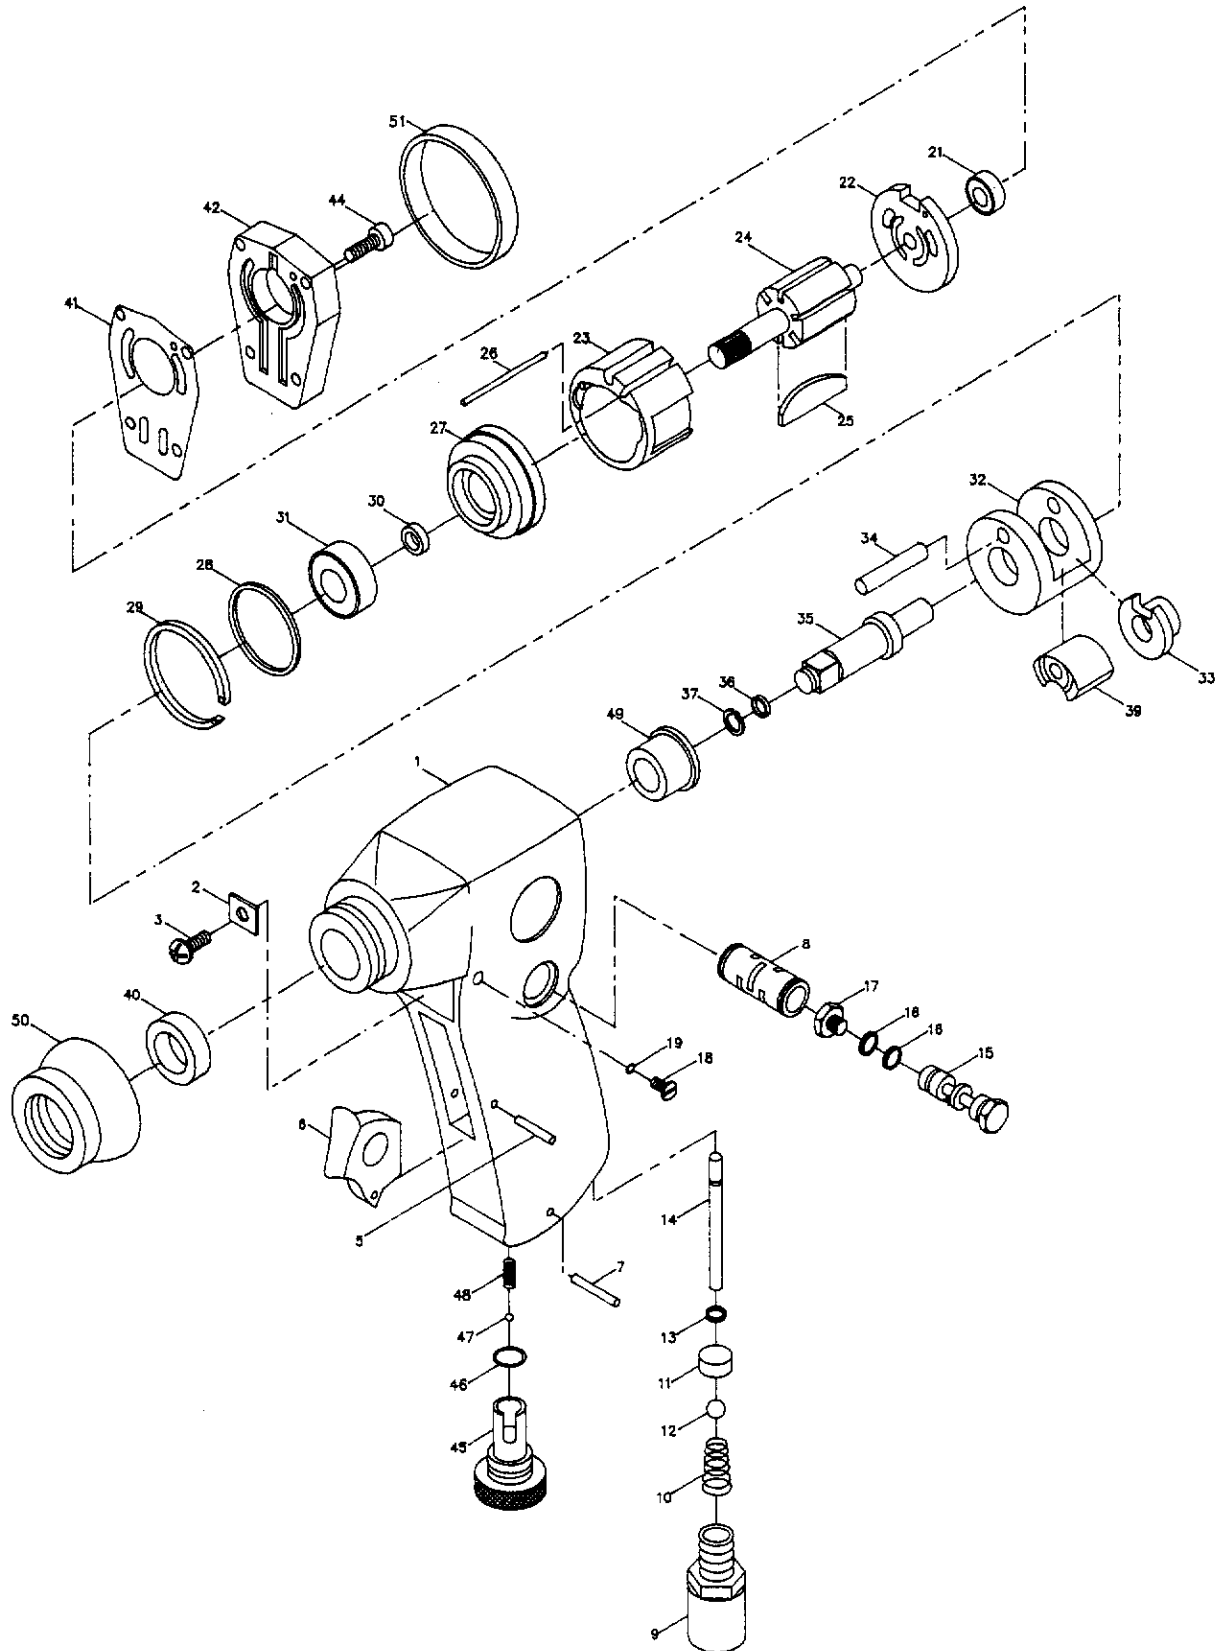

# PARTS BREAKDOWN

# 6-721

**PARTS LIST**

6-721

REF. NO.	PART NO.	DESCRIPTION	QTY.
1	72101	Motor Housing	1
2	72102	Deflector	1
3	72103	Screw	1
5	72105	Pin	1
6	72106	Trigger	1
7	72107	Pin	1
8	72108	Reverse Lever	1
9	72109	Hose Adapter	1
10	72110	Throttle Valve Spring	1
11	72111	O-Ring Retainer	1
12	72112	Steel Ball	1
13	72113	O-Ring	1
14	72114	Valve Pin	1
15	72115	Reverse Valve	1
16	72116	O-Ring	2
17	72117	Reverse Valve Screw	1
18	72118	Plug	1
19	72119	O-Ring	1
21	21114	Ball Bearing	1
22	72122	Rear End Plate	1
23	72123	Cylinder	1
24	72124	Rotor	1
25	72125	Rotor Blade	6
26	72126	Dowel Pin	1
27	72127	Front End Plate	1
28	72128	O-Ring	1
29	72129	Retaining Ring	1
30	72130	Oil Seal	1
31	72131	Ball Bearing	1
32	72132	Hammer Cage	1
33	72133	Drive Cam	1
34	72134	Hammer Pin	1
35	72135	Anvil Shank	1
36	72136	Socket O-Ring	1
37	72137	Socket Retainer	1
39	72139	Hammer Dog	1
40	72140	Oil Seal	1
41	72141	Motor Gasket	1
42	72142	Housing Cap	1
44	72144	Cap Screw With Washer	4
45	72145	Air Regulator	1
46	72146	O-Ring	1
47	72147	Steel Ball	1
48	72148	Regulator Spring	1
49	72149	Spindle Bushing	1
50	72150	Rubber Nose Guard	1
51	72151	Bumper	1