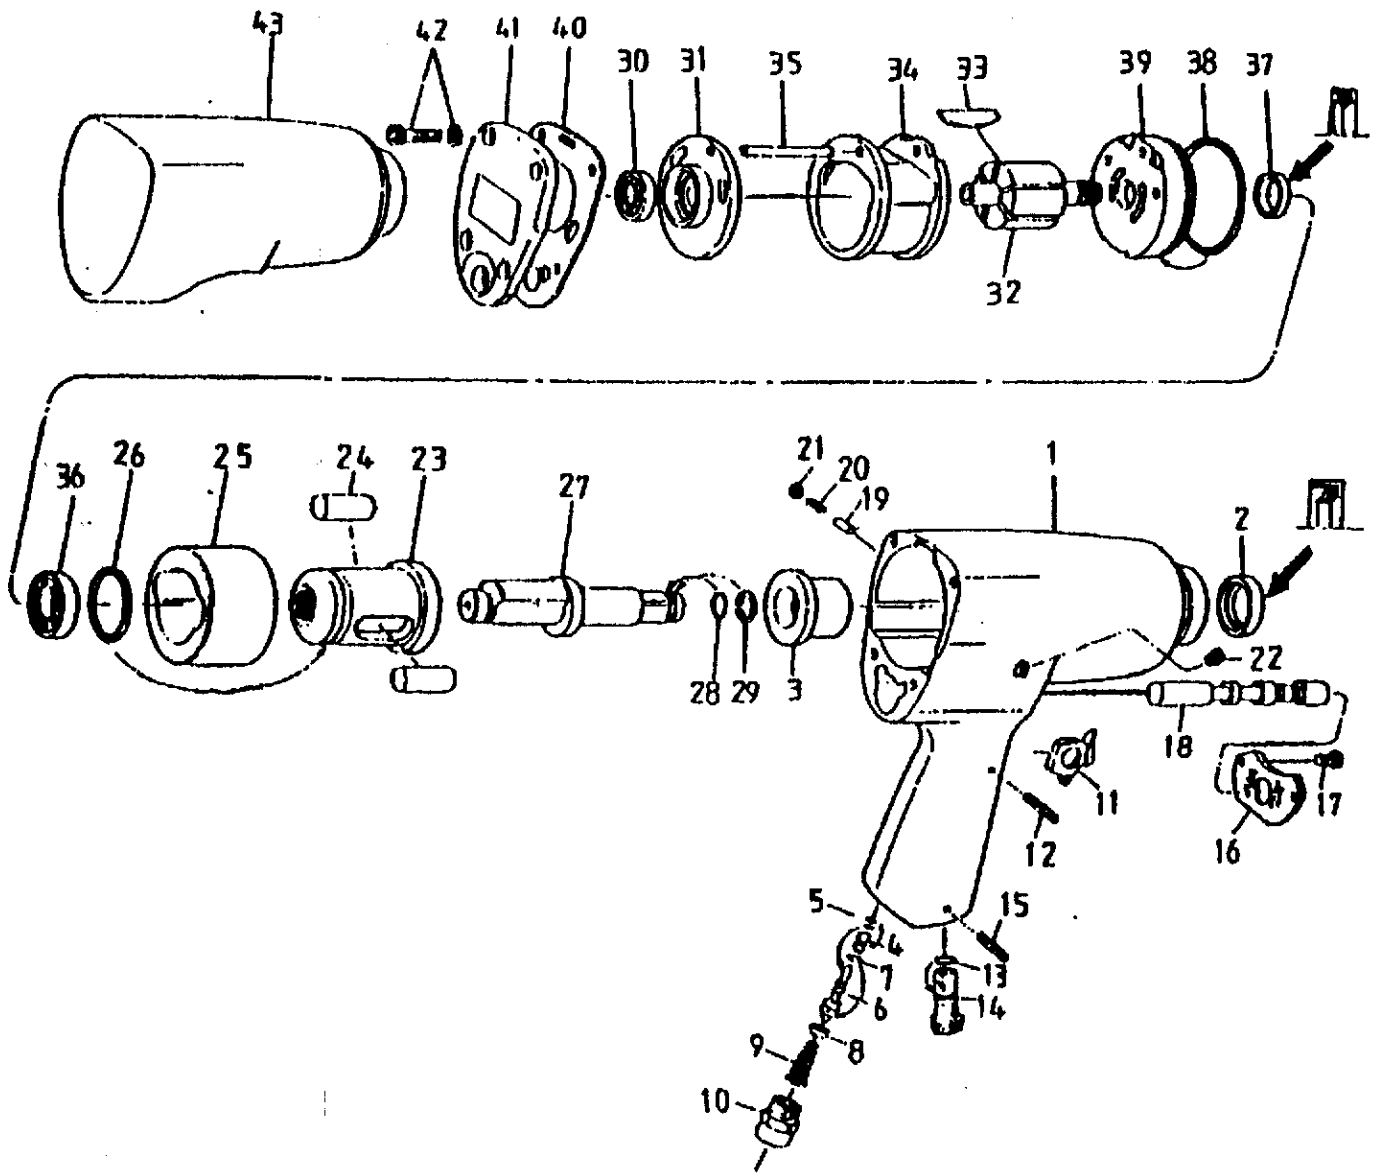

PARTS BREAKDOWN

6-734

1/2" Dr.
Imp. Wt.

PARTS LIST

6-734
1/2" Dr.
Imp. Wr.

REF. NO.	PART NO.	DESCRIPTION	QTY.
1	730042A	Motor Housing (Incl. ref. no. 3)	1
2	730022	Oil Seal	1
3	730021	Bushing (inc. in ref. no. 1)	1
4	729449	Plunger	1
5	729448	O-Ring	2
6	730026	Push Rod	1
7	1008127	O-Ring	1
8	729749	O-Ring Retainer	1
9	729748	Valve Spring	1
10	729747	Intake Bushing	1
11	729439	Trigger	1
12	729006	Pin	1
13	729088	O-Ring	1
14	730043	Air Regulator	1
15	729093	Pin	1
16	729437A	Exhaust Deflector	1
17	729438	Exhaust Screen Screw	2
18	729436	Push Reverse Valve	1
19	729435	Reverse Valve Stop Pin	1
20	729434	Stop Pin Spring	1
21	729433	Retainer Plug	1
22	729739	Oil Fill Plug	1
23	730038	Cage	1
24	730018	Pin	2
25	730068	Hammer	1
26	729426	O-Ring	1
27	730039	Anvil (Ring Ret. - Incl. ref. no. 28,29)	1
28	1008695	O-Ring	1
29	1013129	Socket Retaining Ring	1
30	1005062	Ball Bearing	1
31	730031	Rear Plate	1
32	730185	Rotor	1
33	730186	Rotor Blade	6
34	730184	Cylinder	1
35	730032	Pin	1
36	729478	Ball Bearing	1
37	729477	Oil Seal	1
38	730036	O-Ring	1
39	730035	Front Plate	1
40	730030	Gasket	1
41	730028	End Cap	1
42	729462A	Cap Screw w/Washer	4
43	731123A	Housing Boot - Black	1