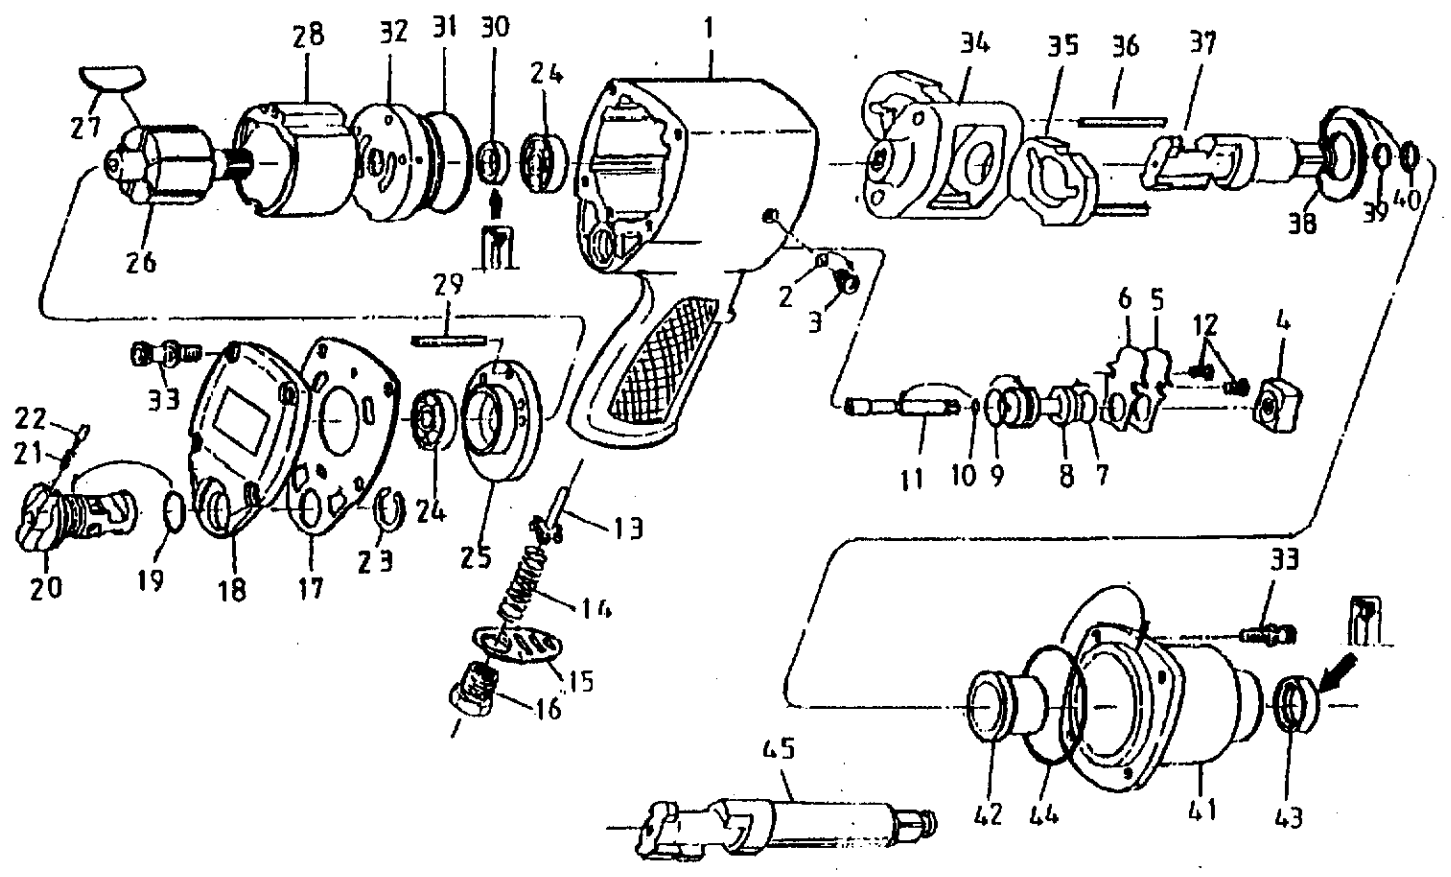

PARTS BREAKDOWN

6-747

PARTS LIST

6-747

REF. NO.	PART NO.	DESCRIPTION	QTY.
1	700402	Motor Housing	1
2	700308	O-Ring	1
3	700309	Oil Plug	1
4	700307	Throttle Trigger	1
5	700306	Stop Cover	1
6	700305	Stop Cover Gasket	1
7	700403	O-Ring	1
8	700373	Throttle Bushing	1
9	700303	O-Ring	1
10	700360	O-Ring	1
11	700363	Throttle Pin	1
12	700077	Screw	2
13	700361	Valve Stem	1
14	700362	Valve Spring	1
15	700063	Exhaust Deflector	1
16	700064	Hose Adaptor	1
17	700411	Gasket	1
18	700410	End Cap	1
19	700072	O-Ring	1
20	700311A	Air Regulator Reverse	1
21	700312	Spring	1
22	700474 OK	Stop Pin	1
23	700074	CE Ring	1
24	729478	Ball Bearing	2
25	700409	Rear Plate	1
26	700408	Rotor	1
27	729913A	Rotor Blade	6
28	700407	Cylinder	1
29	730032	Guide Pin	1
30	729477	Oil Seal	1
31	730036	O-Ring	1
32	700406	Front Plate	1
33	729462A	Screw w/Washer	8
34	700413	Hammer Cage	1
35	700414	Hammer	2
36	700415	Hammer Pin	2
37	700416	Anvil (optional)	1
38	700417	Anvil Spacer	1
39	1008695	O-Ring	1
40	1013129	Socket Ring	1
41	700432B	Black Steel Housing	1
42	700419	Anvil Bushing	1
43	1012961	Oil Seal	1
44	1011084	O-Ring	1
45	700420	2" Ext. Anvil	1