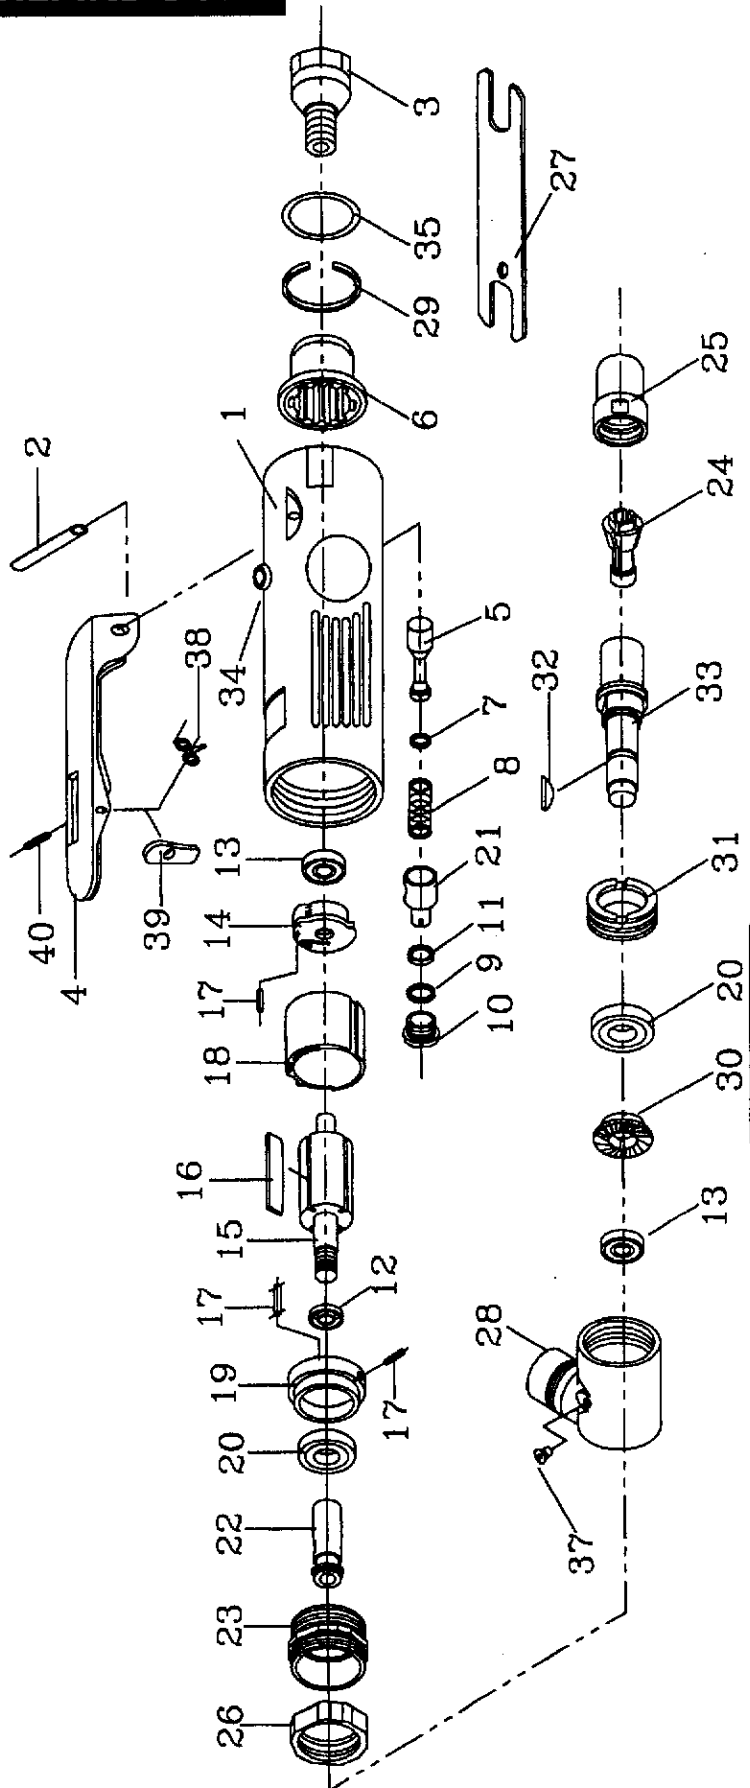

PARTS BREAKDOWN

6-759

REF. NO.	PART NO.	DESCRIPTION	QTY.
1	75901	Motor Housing	1
2	233A02	Lever Pin	1
3	75903	Air Inlet	1
4	380104	Throttle Lever	1
5	33205	Valve Stem	1
6	75906	Deflector	1
7	75907	O-Ring	1
8	33208	Spring	1
9	75909	O-Ring	1
10	33210	Valve Screw	1
11	233A11	O-Ring	1
12	75912	Rotor Spacer	1
RS30516	106A12	Ball Bearing	2
14	75914	Rear plate	1
15	33215	Rotor	1
16	75916	Rotor Blade	4
17	233A17	Pin	3
18	75918	Cylinder	1
19	75919	Front Plate	1
20	33220	Ball Bearing	2
21	33221	Controller	1
22	33222	Pinion Gear	1
23	33223	Front Coupling	1
24	230B24	Collet	1
25	75925	Collet Nut	1
26	33226	Front Cap	1
27	75927	Spanner	1
28	75928	Head	1
29	33236	Retaining Ring	1
30	75930	Bevel Gear	1
31	75931	Lock Ring	1
32	33232	Key	1
33	33233	Spindle	1
34	33234	Bushing	1
35	33235	O-Ring	1
37	33237	Oil Cap	1
38	380132	Spring	1
39	380133	Safety Bar	1
40	380134	Spring Pin	1