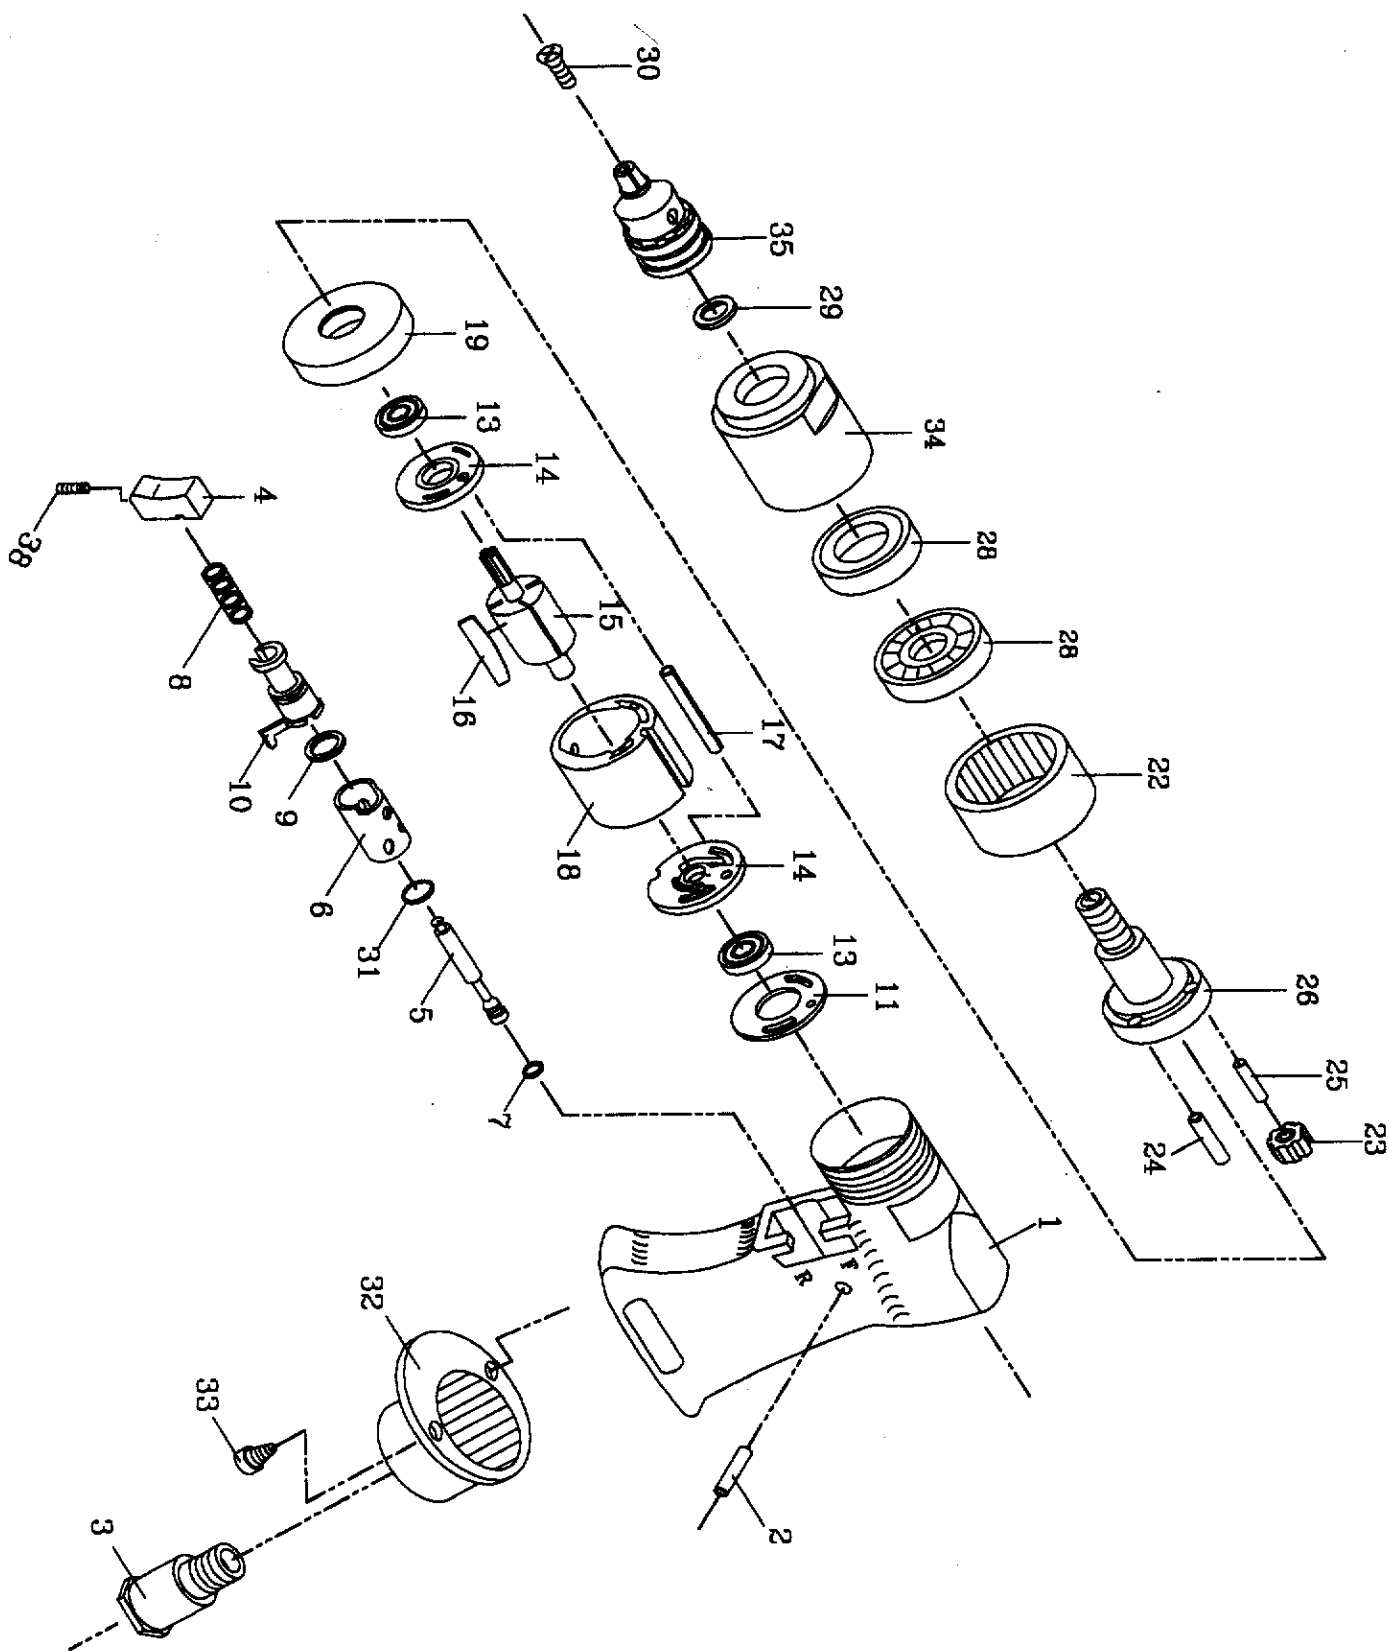

PARTS BREAKDOWN

6-762

PARTS LIST

6-762

REF. NO.	PART NO.	DESCRIPTION	QTY.
1	76201	Motor Housing	1
2	76202	Pin	1
RSY9403N 3	78803	Air Inlet	1
4	78804	Trigger	1
5	76205	Valve Stem	1
6	76206	Reverse Bushing	1
7	233A07	O-Ring	1
8	78808	Valve Spring	1
9	76209	O-Ring	1
10	76210	Reverse Lever	1
11	78711 79511	Motor Gasket	1
13	21114	Ball Bearing	2
14	78714	End Plate	2
15	76215	Rotor	1
16	78816	Rotor Blades	5
17	76217	Pin	1
18	78718	Cylinder	1
19	76219	Spacer	1
22	78822	Internal Gear	1
23	78823 79523	Planet Gear	3
24	78724	Pin COMES w/ Spindle	3
25	76225	Bushing	3
26	76226 79526	Work Spindle with pins	1
28	21118	Ball Bearing	2
29	78829	Chuck Spacer	1
30	76230	Chuck Screw	1
31	76231	O-Ring	1
32	76232	Exhaust Diffuser	1
33	76233 43007	Screw	2
34	76234 79534	Clamp Nut	1
35	87106	Drill Chuck (3/8") - Key	1
38	78638	Set Screw	1
	RS87106KK	Key only - 87106	

26
11-8-04