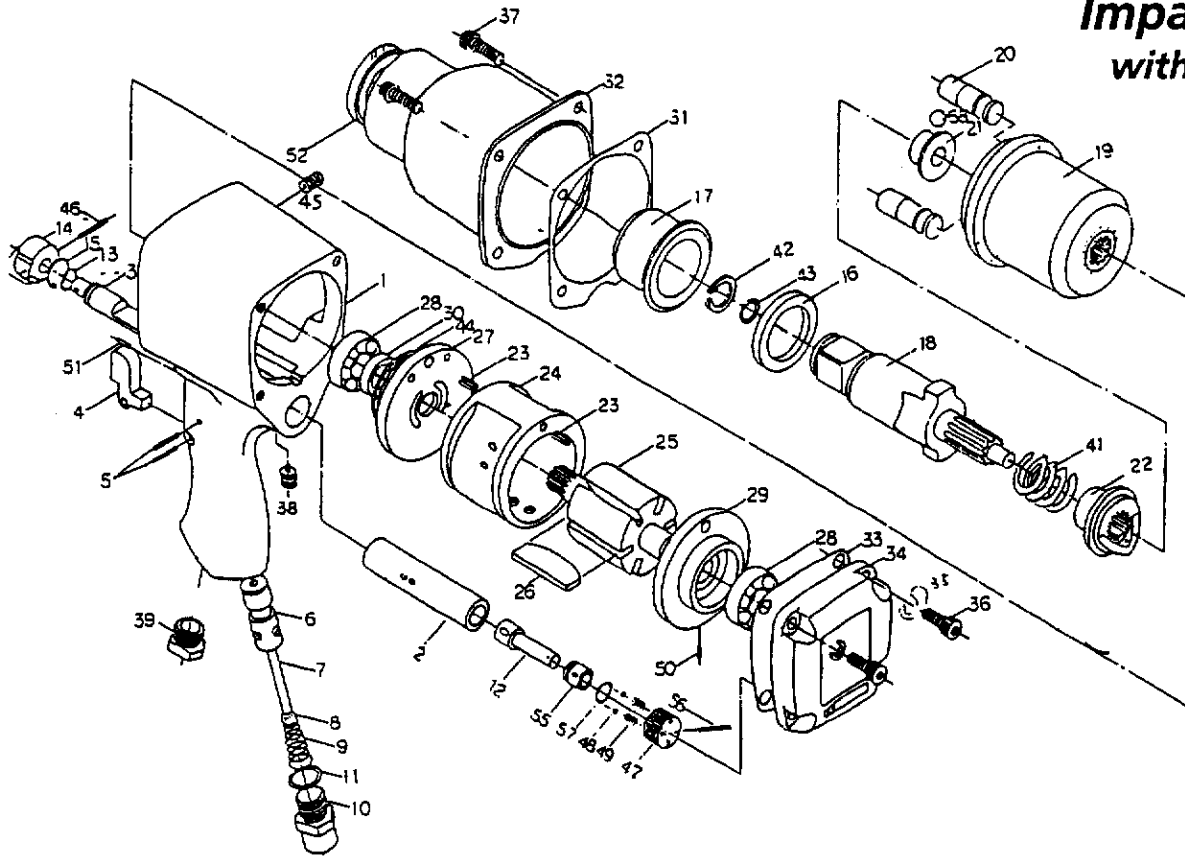

PARTS BREAKDOWN

6-771

**3/4" Drive
Impact Wrench
with 6" Ext. Anvil**

| REF. NO. | PART NO. | DESCRIPTION | QTY. |
|----------|----------|------------------------|------|
| 1 | 77101 | Motor Housing | 1 |
| 2 | 77102 | Valve Sleeve | 1 |
| 3 | 77103 | Reverse Valve | 1 |
| 4 | 77104 | Trigger | 1 |
| 5 | 67005 | Pin | 2 |
| 6 | 77106 | Throttle Valve Bushing | 1 |
| 7 | 77107 | Valve Stem | 1 |
| 8 | 77108 | Ball | 1 |
| 9 | 67009 | Spring | 1 |
| 10 | 77110 | Hose Joint | 1 |
| 11 | 77111 | O-Ring | 1 |
| 12 | 77112 | Regulator | 1 |
| 13 | 77113 | O-Ring | 1 |
| 14 | 77114 | Reverse Lever | 1 |
| 15 | 77115 | Snap Ring | 1 |
| 16 | 67016 | Spacer | 1 |
| 17 | 67017 A | Anvil Bushing | 1 |
| 18 | 77118 | Extended Anvil 6" | 1 |
| 19 | 67019 | Hammer Cage | 1 |
| 20 | 67020 | Hammer Bar | 2 |
| 21 | 67021 | Drive Cam Foundation | 1 |
| 22 | 67022 | Drive Cam | 1 |
| 23 | 77123 | Pin | 2 |
| 24 | 77124 | Cylinder | 1 |
| 25 | 77125 | Rotor | 1 |
| 26 | 67026 | Rotor Blade | 6 |
| 27 | 77127 | Front End Plate | 1 |
| 28 | 221RA32 | Ball Bearing | 2 |

| REF. NO. | PART NO. | DESCRIPTION | QTY. |
|----------|----------|-----------------|------|
| 29 | 77129 | Rear End Plate | 1 |
| 30 | 77130 | Oil Seal | 1 |
| 31 | 77131 | S-Packing | 1 |
| 32 | 77132 | Clutch Housing | 1 |
| 33 | 77133 | S-Packing | 1 |
| 34 | 77134 | Rear Cover | 1 |
| 35 | 77135 | Spring Washer | 4 |
| 36 | 77136 | Screw | 4 |
| 37 | 77137 | Bolt | 4 |
| 38 | 77138 | Screw | 1 |
| 39 | 77139 | Exhaust Bushing | 1 |
| 41 | 67046 | Spring | 1 |
| 42 | 67042 | Anvil Collar | 1 |
| 43 | 67043 | O-Ring | 1 |
| 44 | 77144 | O-Ring | 1 |
| 45 | 67045 | Screw | 1 |
| 46 | 77146 | Pin | 1 |
| 47 | 77147 | Adjust Nut | 1 |
| 48 | 77148 | Steel Ball | 1 |
| 49 | 77149 | Spring | 1 |
| 50 | 77150 | Cylinder Pin | 1 |
| 51 | 77151 | Pin | 1 |
| 52 | 67049 | Oil Seal | 1 |
| 55 | 77155 | Locating Ring | 1 |
| 56 | 77156 | Pin | 1 |
| 57 | 77157 | O Ring | 1 |
| 58 | 67047 | Steel Ball | 1 |