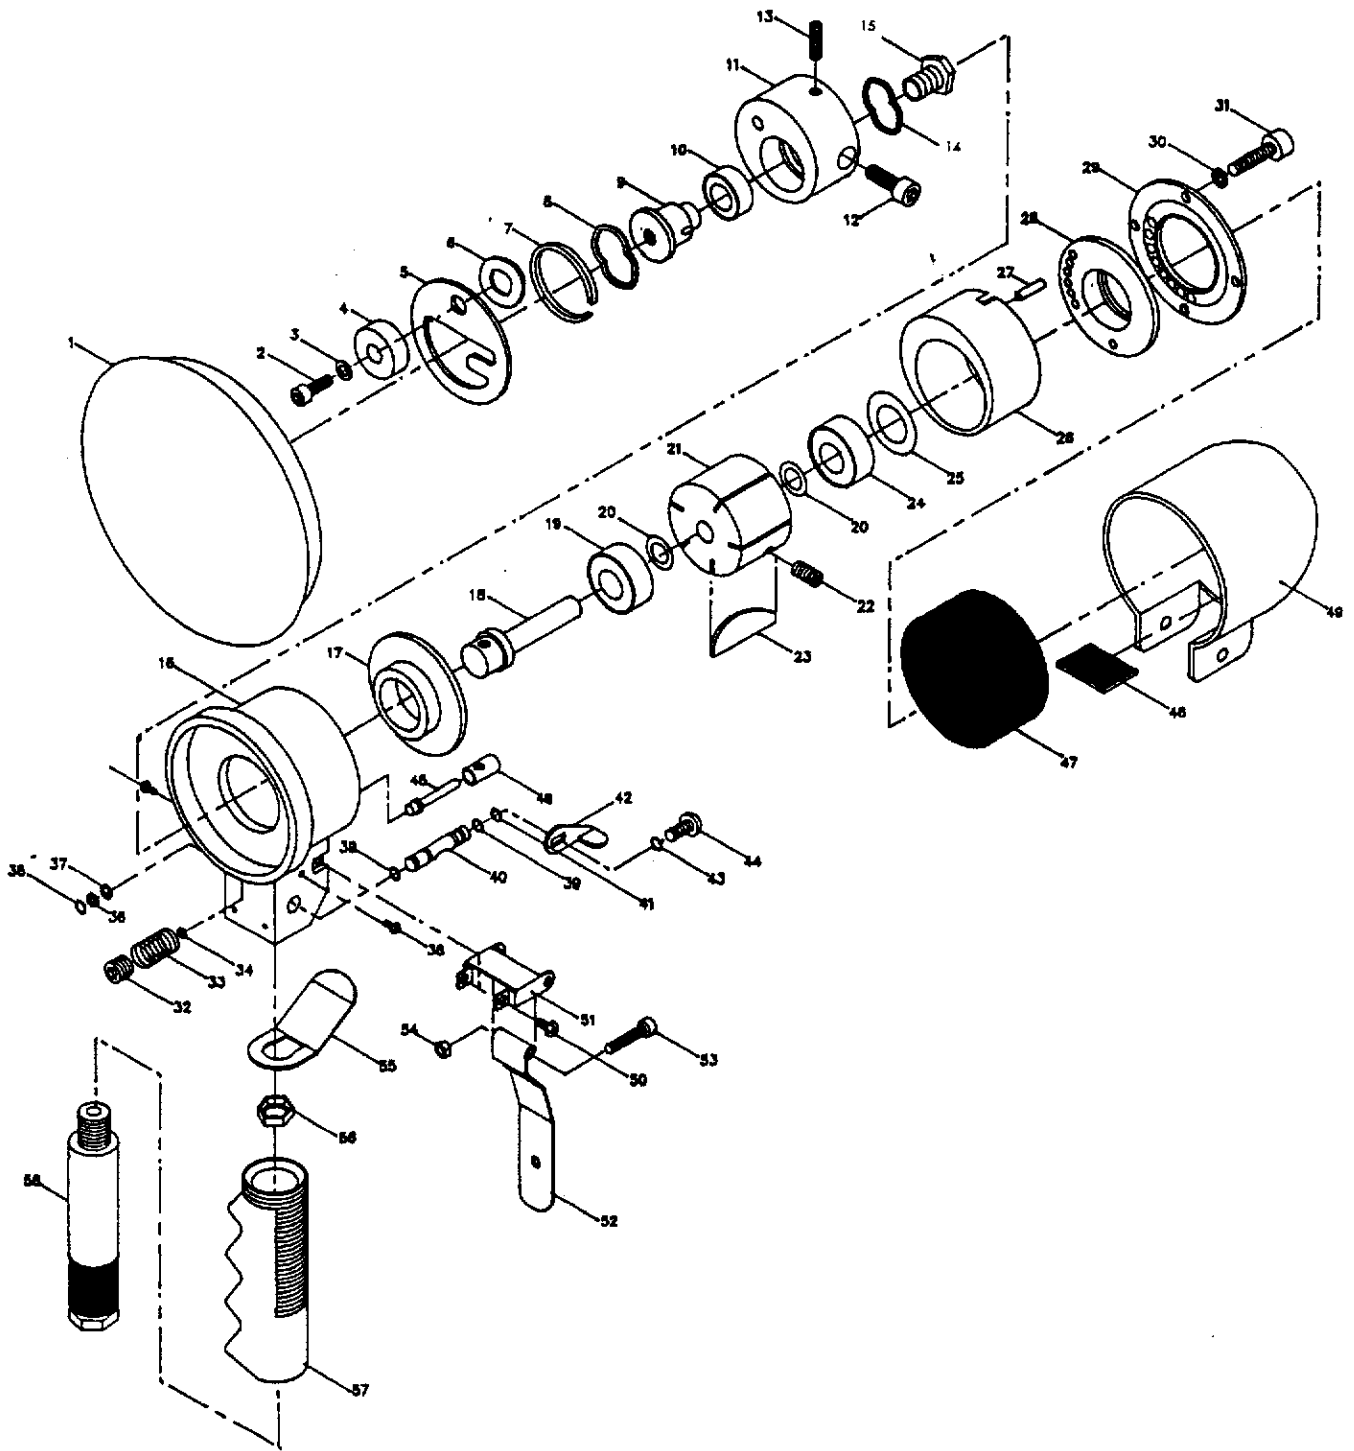

# PARTS BREAKDOWN

# PARTS LIST

6-915

REF. NO.	PART NO.	DESCRIPTION	QTY.
1	6-5416	6" Sanding Pad	1
2	91502	Cap Screw	1
3	91503	Washer	1
4	203N04	Counterweight	1
5	203N06	Drive Plate	1
6	91506	Spring Washer	1
7	91507	Retaining Ring	1
8	91508	Spring Washer	1
9	203N09	Pad Nut	1
10	91510	Ball Bearing	1
11	203N11	Orbital Hub	1
12	91512	Socket Head Cap Screw	1
13	91513	Set Screw	1
14	91514	Spring Washer	1
15	91515	Spindle Screw	1
16	91516	Motor Housing	1
17	203N18	Front End Plate	1
18	91518	Rotor Shaft	1
19	29120	Ball Bearing	1
20	203N21	Rotor Shim	4
21	91521	Rotor	1
22	91522	Set Screw	1
23	203N23	Rotor Blade	5
24	29120	Ball Bearing	1
25	91525	Bearing Seal	1
26	203N26	Liner	1
27	91527	Liner Dowel	1
28	203N28	Rear End Plate	4
29	203N29	Exhaust Diffuser Plate	4
30	91530	Spring Washer	1
31	91531	Diffuser Plate Mounting Screw	1
32	91532	Throttle Valve	1
33	91533	Throttle Spring	1
34	91534	O-Ring	1
35	91535	Retaining Ring	1
36	91536	Flat Washer	1
37	91537	Rubber Washer	1
38	91538	Screw	2
39	91539	O-Ring	2
40	91540	Regulator Valve	1
41	91541	O-Ring	1
42	91542	Regulator Knob	1
43	91543	Lockwasher	1
44	91544	Screw	1
45	203N37	Throttle Valve Stem	1
46	91546	Throttle Valve Bushing	1
47	203N32	Muffler Foam	1
48	203N34	Muffler Foam	1
49	91549	Motor Housing Cover	1
50	91550	Screw	2
51	91551	Throttle Lever Bracket	1
52	91552	Throttle Lever	1
53	91553	Screw	1
54	91554	Nut	1
55	91555	Lever Return Spring	1
56	91556	Locking Nut	1
57	91557	Handle Grip	1
58	91558	Handle	1