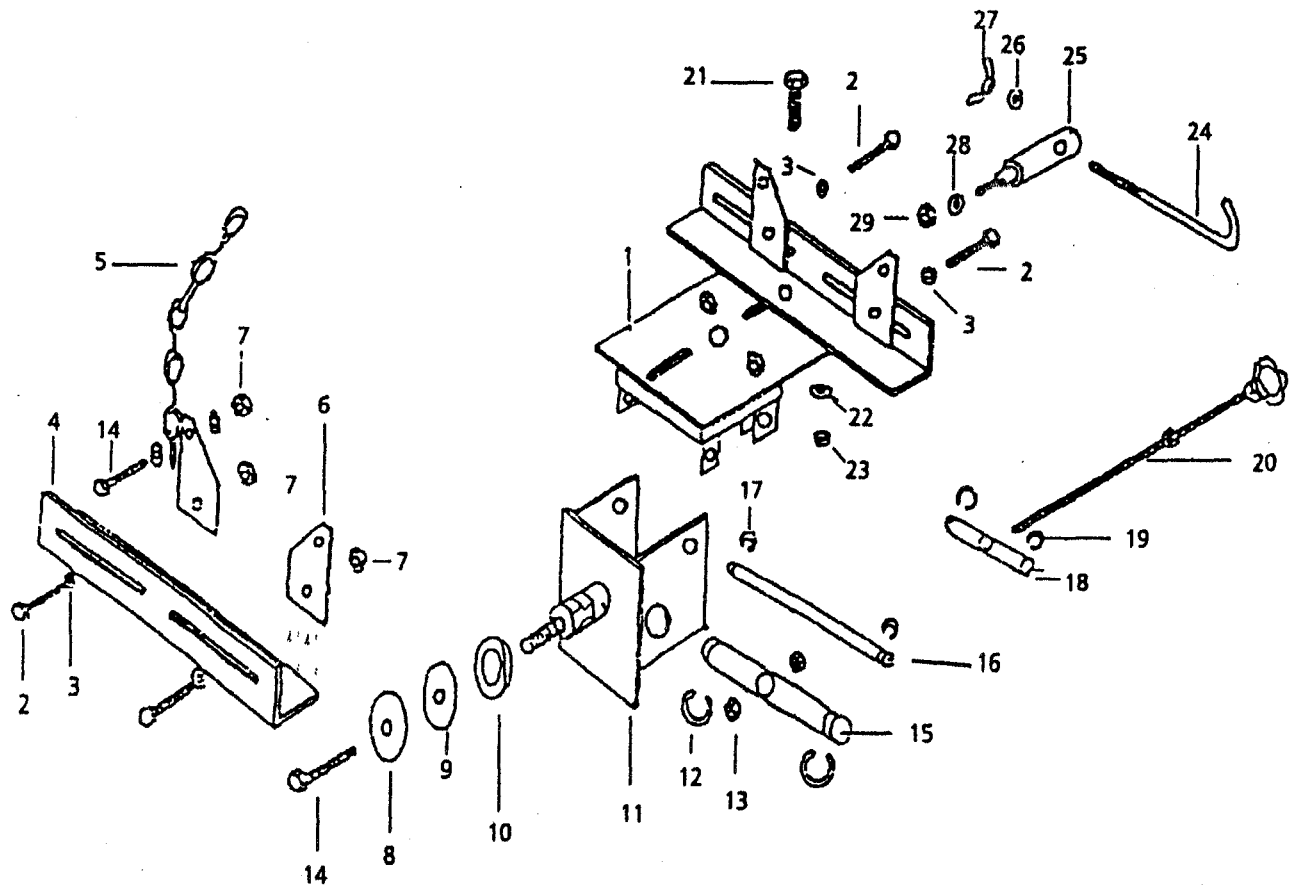

7702
700 Lb. Capacity
Transmission Adaptor

Item No.	Part No.	Qty.	Description
1		1	Saddle
*2		4	Bolt
*3		4	Washer
4	770204	2	Saddle Angle
5	7702CH	1	Chain
6	770206	4	Finger
*7		4	Nut
*8		1	Washer
*9		1	Washer
*10		1	Washer
11		1	Angle Adjustable Stand
12		2	Snap Ring
13		3	Nut
*14		2	Bolt
15		1	Shaft

Item No.	Part No.	Qty.	Description
16		1	Shaft
17		2	Snap Ring
18		1	Shaft
19		2	Snap Ring
20	770220	1	Angle Adjustable Screw
*21		2	Screw
*22		2	Washer
*23		2	Nut
*24		1	Adjustment Hook
*25		1	Hook Standoff
*26		1	Washer
*27		1	Wing Nut
*28		1	Washer
*29		1	Nut

*Only available in a Bolt Kit Part #7702BK.
 Part #'s 1, 11-13, 15 and 16-19 are not available.