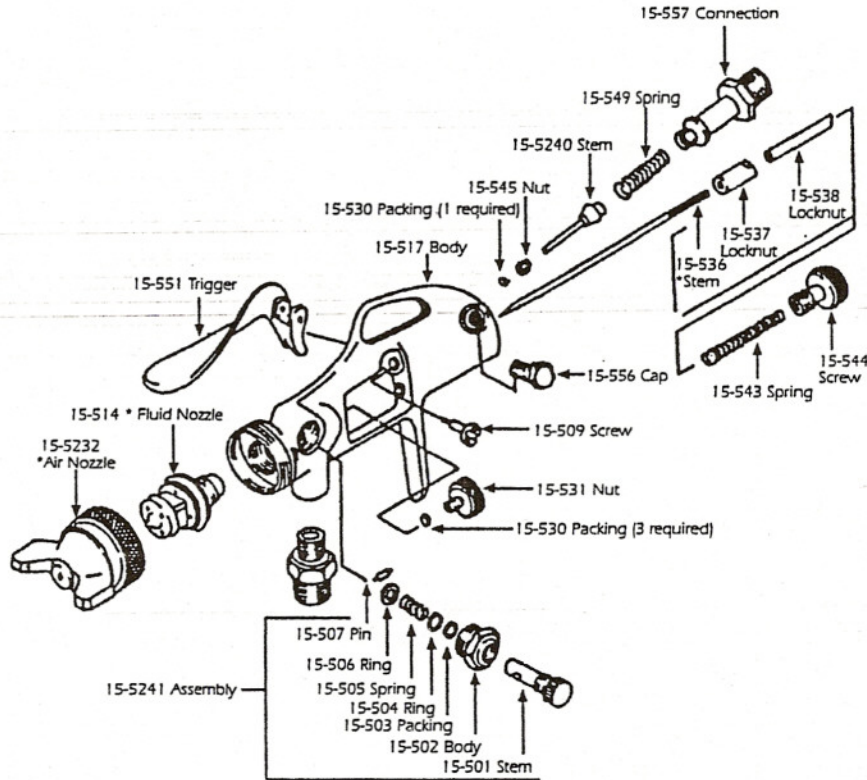

# TOUCH UP GUN BREAKDOWN

770-3702

### PARTS LIST

Part No.	Description	Qty.
15-501	Stem	1
<del>15-502</del>	Body (only avail. as RS15524)	1
15-503	Packing	1
15-504	Ring	1
15-505	Spring	1
15-507	Pin	1
15-509	Screw, Trigger	1
15-514	Fluid Nozzle	1
15-517	Body	1
15-530	Packing	4
15-531	Nut	1
15-536	Stem	1
15-537	Lock Nut	1

Part No.	Description	Qty.
15-538	Rear Locknut	1
<del>15-543</del>	<del>Spring</del>	<del>1</del> NO LONGER AVAIL.
15-544	Screw	1
15-545	Valve Nut	1
15-549	Spring	1
15-551	Trigger	1
15-556	Cap	1
15-557	Air Connection	1
15-5232	Air Nozzle	1
15-5241	Side Port Control Assy	1
15-5240	Stem Assembly	1
15-5237	Needle Assembly	1

Not Pictured:  
 1034A Complete Lid Assembly for Cup  
 1038 Cup  
 RS1035-SX77 Cup Gasket

MANUFACTURED FOR BALKAMP, INC.  
 2601 S. HOLT RD.  
 Indianapolis, IN 46241  
 MADE IN TAIWAN

Rev. 11/3/98