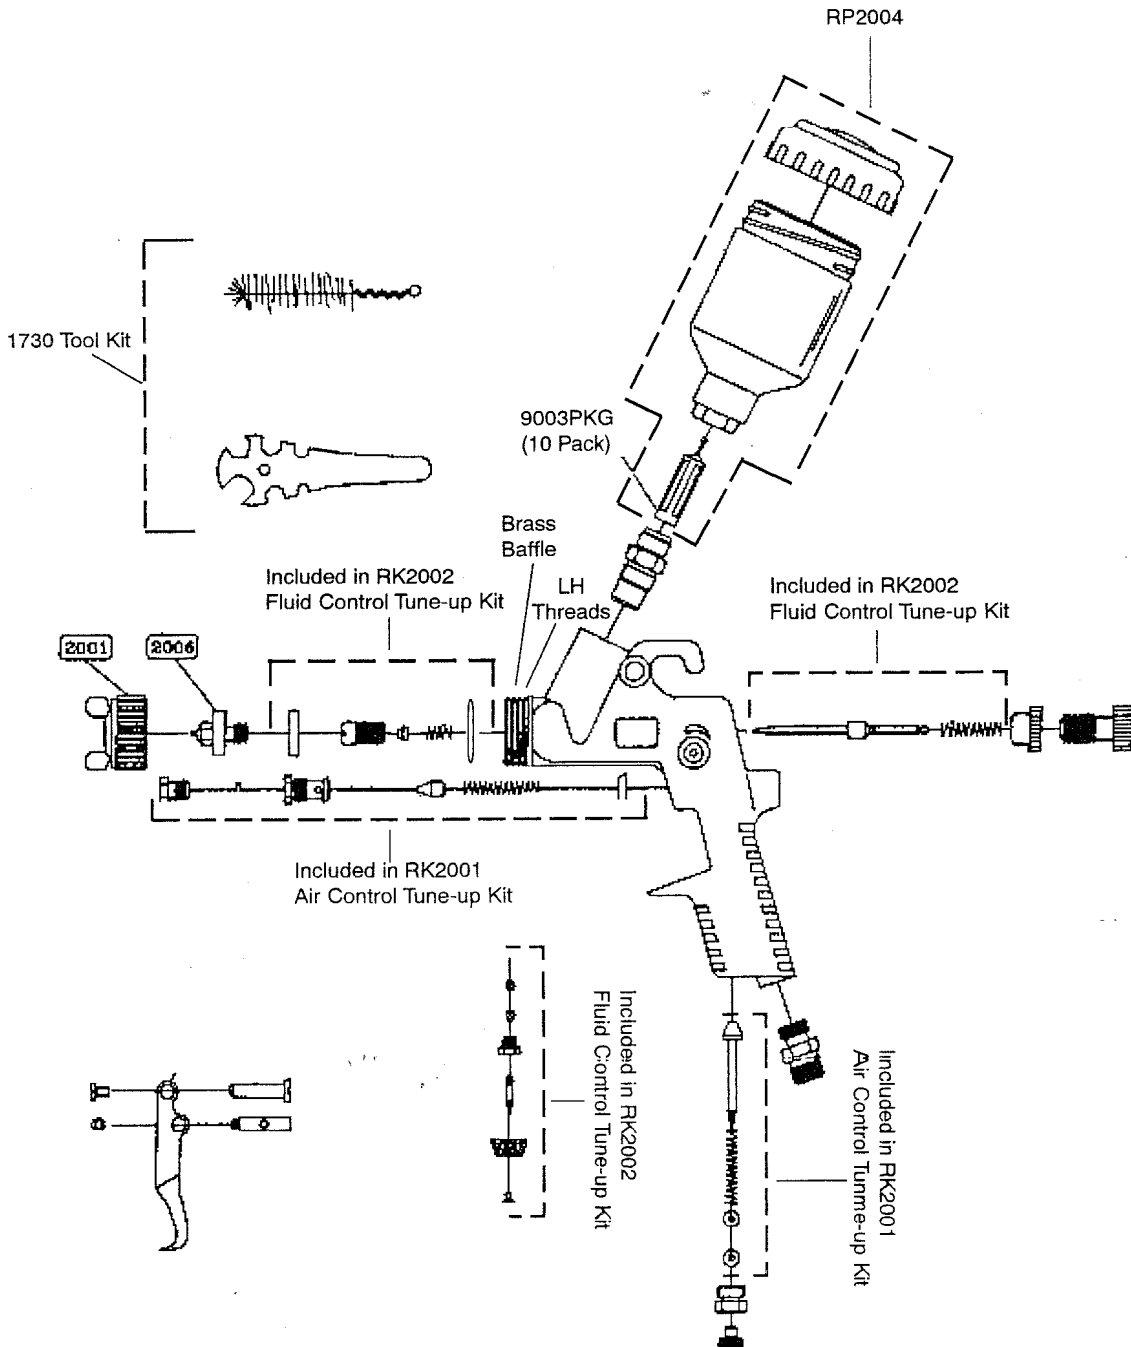

**EVERCRAFT®**

**GRAVITY FEED TOUCH UP GUN & CUP — MODEL 770-3750**

NOTE: Brass Baffle has left handed threads.

Revised 7/29/97

**EVERCRAFT®**

**GRAVITY FEED TOUCH UP GUN & CUP — MODEL 770-3750**

ITEM NO.	DESCRIPTION
9003PKG	Material Filter (10 Pack)
1730	Tool Kit
2001	Air Nozzle
2006	Fluid Nozzle 0.8MM
RK2001	Air Control Tune-up Kit
RK2002	Fluid Control Tune-up Kit
RP2004	Replacement Parts (Cover, Cup, Material Filter)

Optional:

770-3752 0.8mm nozzle kit (RS90010.8)  
770-3753 1.0mm nozzle kit (RS90011.0)  
770-3754 0.5mm nozzle kit (RS90010.5)