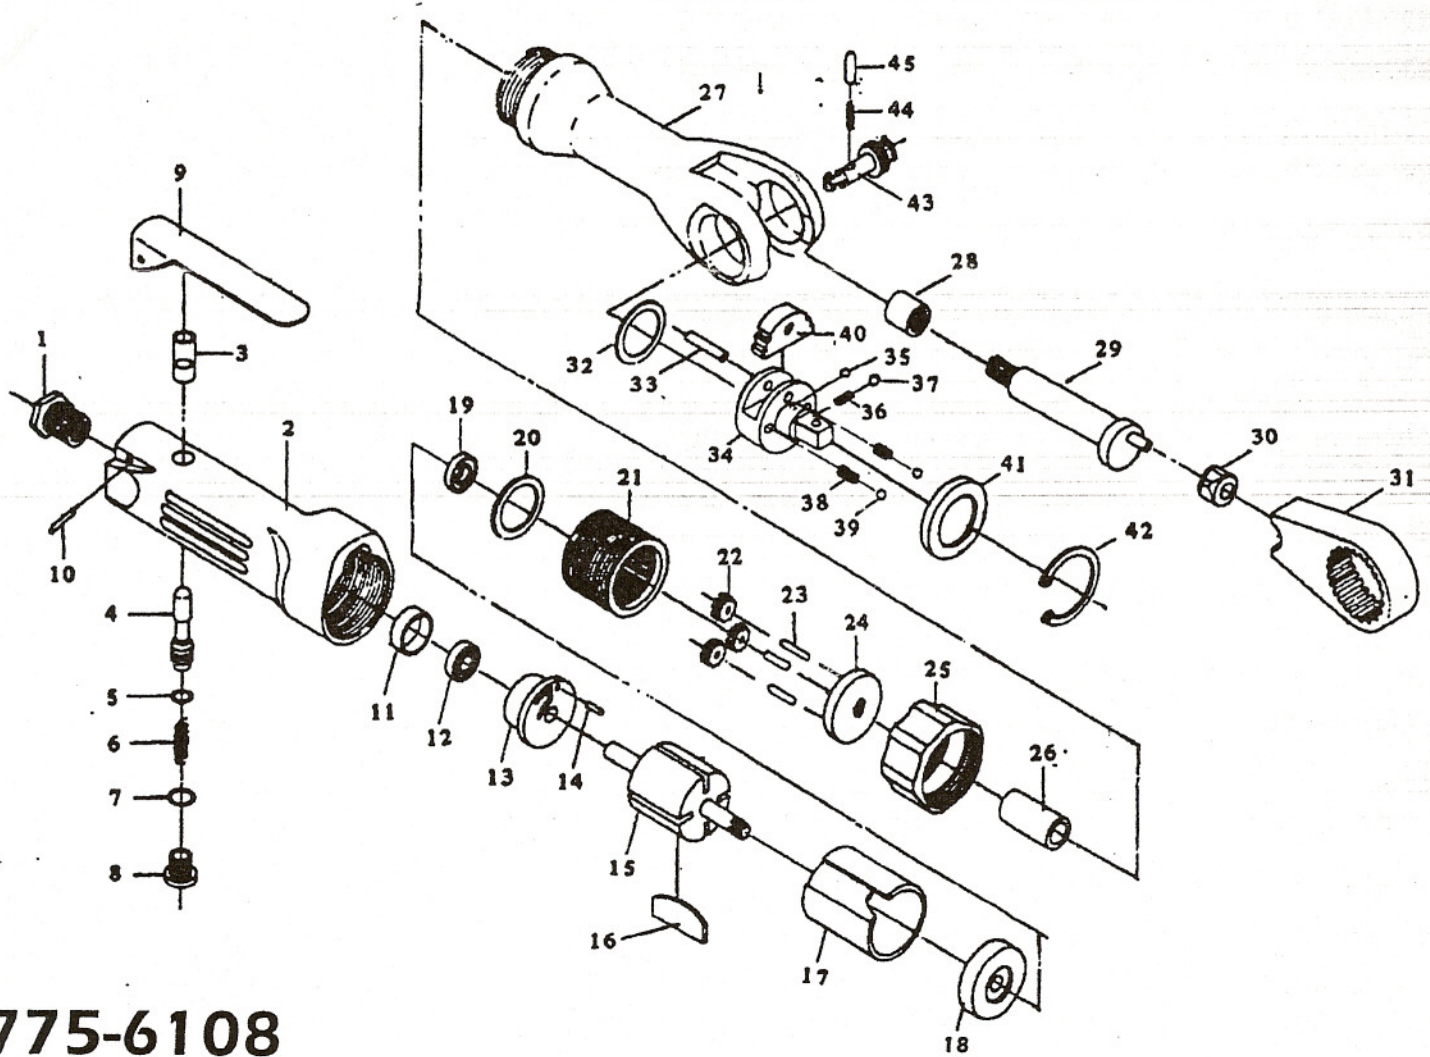

PARTS BREAKDOWN FOR 3/8" AIR RATCHET — MODEL 775-6108

775-6108

3/8" Air Ratchet

REF. NO.	PART NO.	DESCRIPTION	QTY.
1	108A01	Air Inlet	1
2	108A02	Handle	1
3	108A03	Throttle Bushing	1
4	108A04	Throttle Valve	1
5	108A05	O-Ring	1
6	108A06	Spring	1
7	108A07	O-Ring	1
8	108A08	Valve Screw	1
9	108A09	Throttle Lever	1
10	108A10	Lever Pin	1
11	108A11	Bearing Cap	1
12	108A12	Ball Bearing	1
13	108A13	Rear Plate	1
14	108A14	Dowel Pin	1
15	108A15	Rotor	1
16	108A16	Rotor Blade	4
17	108A17	Cylinder	1
18	108A18	Front Plate	1
19	21417	Ball Bearing	1
20	108A20	Washer	1
21	108A21	Internal Gear	1
22	108A22	Planet Gear	3
23	108A23	Planet Pin	3

REF. NO.	PART NO.	DESCRIPTION	QTY.
24	108A24	Planet Cage	1
25	108A25	Clamp Nut	1
26	108A26	Bushing	1
27	108A27	Ratchet Housing	1
28	108A28	Roller Bearing	1
29	108A29	Crank Shaft	1
30	108A30	Drive Bushing	1
31	108A31	Yoke	1
32	32	Washer	1
33	33	Pin	1
34	34	Ratchet Anvil	1
35	35	Steel Ball	1
36	36	Spring	1
37	37	Steel Ball	2
38	38	Spring	2
39	39	Steel Ball	1
40	40	Ratchet Pawl	1
41	41	Thrust Washer	1
42	42	Retaining Ring	1
43	43	Reverse Button	1
44	44	Spring	1
45	45	Lock Pin	1