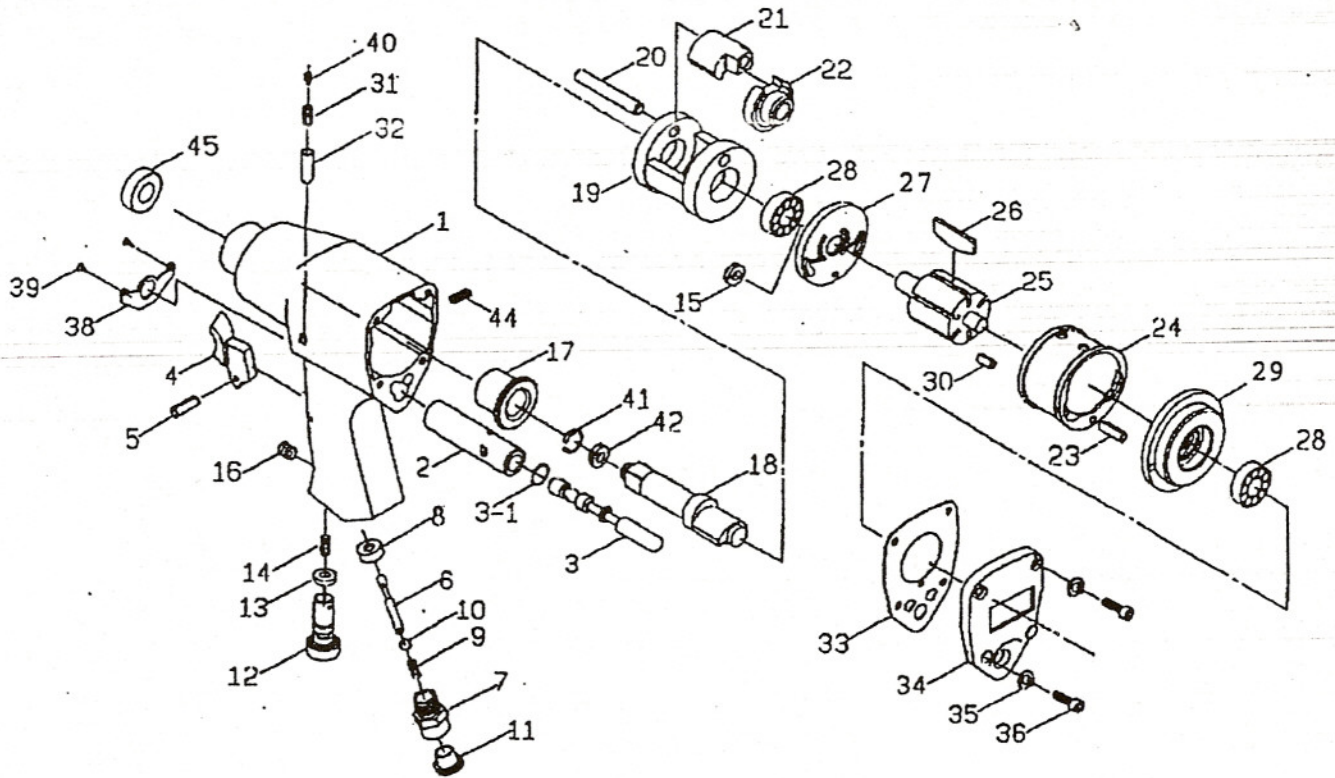

PARTS BREAKDOWN FOR 1/2" IMPACT WRENCH — MODEL 775-6634

775-6634

1/2" Impact Wrench

REF. NO.	PART NO.	DESCRIPTION	QTY.	REF. NO.	PART NO.	DESCRIPTION	QTY.
1	504W01	Housing	1	23	504W23	Pin Cylinder	1
2	504W02	Valve Sleeve	1	24	504W24	Cylinder	1
3	504W03	Reverse Valve	1	25	504W25	Rotor	1
3-1	504W03-1	O-Ring	1	26	504W26	Rotor Blade	6
4	504W04	Trigger	1	27	504W27	Front End Plate	1
5	504W05	Pin	1	28	227B25	Ball Bearing	2
6	504W06	Valve Stem	1	29	504W29	Rear End Plate	1
7	504W07	Hose Adapter	1	30	504W30	Pin	1
8	504W08	Bushing	1	31	504W31	Spring	1
9	504W09	Spring	1	32	504W32	Pin	1
10	504W10	Steel Ball	1	33	504W33	Rear Gasket	1
11	504W11	Cover	1	34	504W34	Rear Cover	1
12	504W12	Air Regulator	1	35	504W35	Washer	4
13	504W13	O-Ring	1	36	504W36	Screw	4
14	504W14	Spring	1	38	504W38	Exhaust Deflector	1
15	504W15	Oil Seal	1	39	504W39	Screw	2
16	504W16	Screw	1	40	504W40	Screw	1
17	504W17	Anvil Bushing	1	41	504W41	Anvil Collar	1
18	504W18	Anvil (1/2")	1	42	504W42	O-Ring	1
19	504W19	Hammer Cage	1	44	504W44	Screw	1
20	504W20	Hammer Pin	1	45	504W45	Seal	1
21	504W21	Hammer Dog	1	46	504W46	Rubber Boot	1
22	504W22	Drive Cam	1				

(Incl. w/ #7)