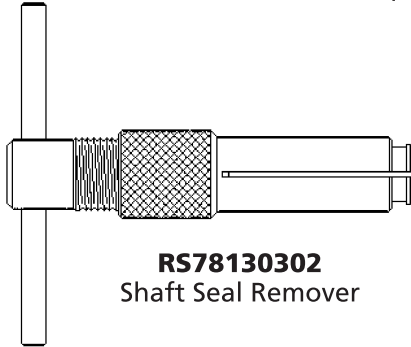

RS78130301
Internal Snap Ring Remover

RS78130302
Shaft Seal Remover

RS78130303
Seal Protector
(16 Spline)

RS78130304
Shaft Seal Installer