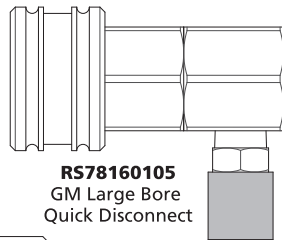

RS78160101
FORD Quick
Disconnect

NTE 78-3603
GM 1991 & Later
Service Adapter

RS78160105
GM Large Bore
Quick Disconnect

RS78160102
1/4" x 1/8" 90°
Shut-Off Valve

NTE 78-1610
1/4" x 1/4"
Shut-Off Valve

NTE 78-1611
1/4" x 3/16"
Shut-Off Valve

RS78160107
1/4" x 3/16" 90°
Shut-Off Valve