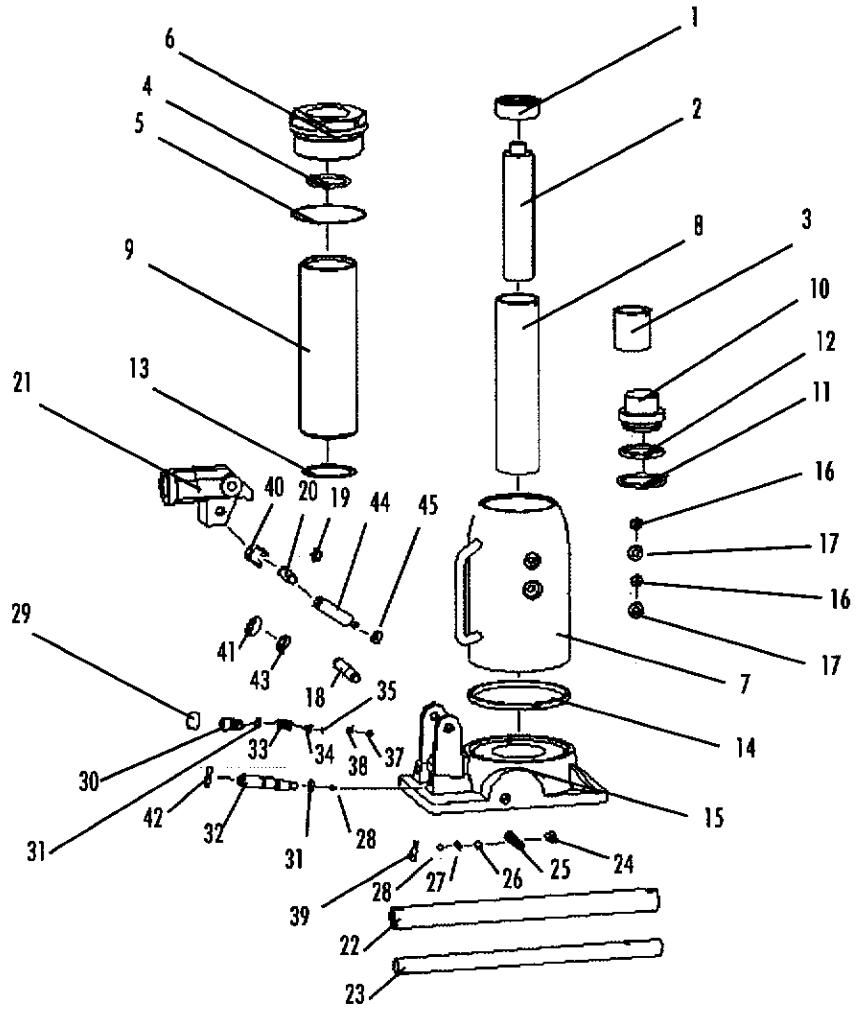

# MODEL 791-2260 PARTS BREAKDOWN

06/08/00

REF. NO.	PART NO.	DESCRIPTION
1		Top Nut
2	RS26002A	Adjusting Rod (includes #3)
3		Rod Base
*4		O-Ring
*5		Seal of Nut
6		Nut
7		Reservoir
8		Piston Top
9		Cylinder
10		Piston
*11		O-Ring
*12		Bowl Washer
*13		Base Plate Washer
*14		Seal
15		Base
*16	RS26016A	Oil Plug Bolt (includes 17)
17		Washer
18		Long Pin
*19		Retaining Ring
*20		Pin
21	RS26021	Handle Socket
	RS26022A	Handle (includes 22 & 23)
22		Handle (front)
23		Handle (back)
24		Bolt
*25		Spring
*26		Base 8
*27		Ball Base
*28		Ball 6mm. Dia.
29		Safety Valve Cap
30		Safety Valve Bolt
*31		O-Ring
32	RS26032A	Release Valve (includes 31 & 42)
*33		Spring
*34		Spring Base
*35		Ball 3mm. Dia.
37		Plunger
38		Bolt
*39		Filter Oil Tube
40	RS26040	Plunger Cap
*41		Seal Cap
42	RS26042	Pin D4 *22
*43		Seal
44	RS26044A	Pump Plunger (includes 45)
*45		Seal of Pump

**\*REPAIR KIT**

Model	Capacity	Part No.
7912260	3 ton	RS260RK
7912270	6 ton	RS270RK
7912280	8 ton	RS280RK
7912230, 7912290	12 ton	RS290RK
7912240, 7912330	20 ton	RS2330RK