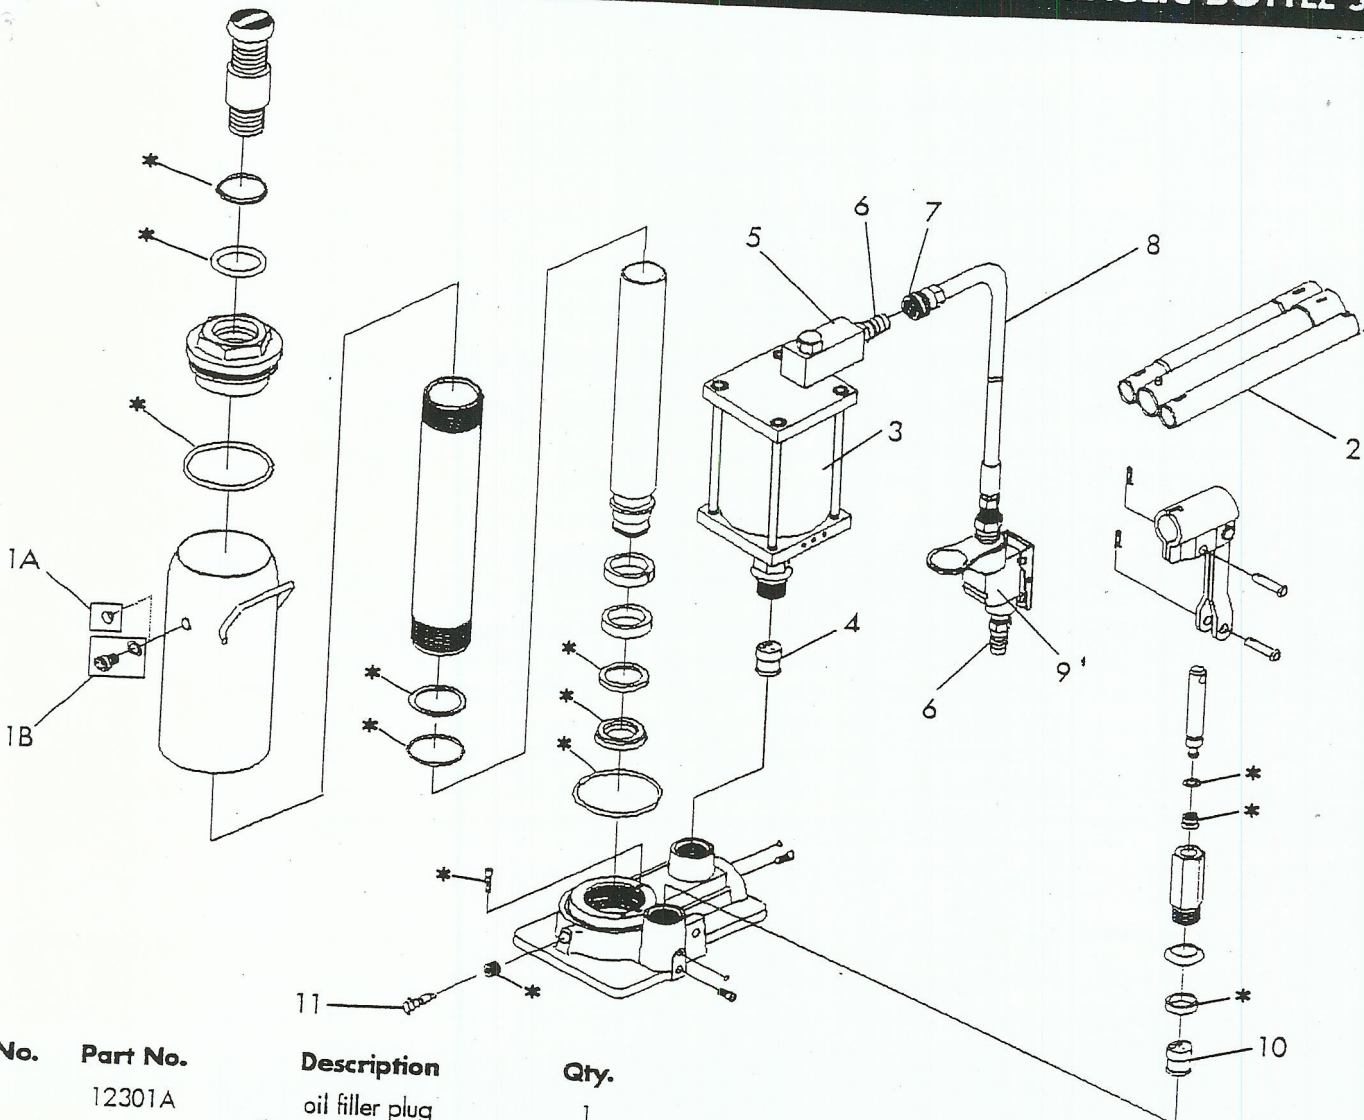

OPERATING MANUAL & PARTS LIST FOR AIR/MANUAL HYDRAULIC BOTTLE JACKS

Ex No.	Part No.	Description	Qty.
1A	12301A	oil filler plug (for model 791-2300, 12 ton only)	1
1B	12301B	oil filler screw (for model 791-2320, 20 ton only)	1
2	12302	handle assembly	1
3	6620A-37	air motor	1
4	6620A-19	hydraulic cartridge assy.	1
5	12305	air inlet swivel	1
6	12306	quick coupler-male	2
7	12307	quick coupler-female	1
8	6620A-38	air hose assy.	1
9	6620A-71	lift control valve	1
10	12310	hydraulic cartridge assy.	1
11	12311	release valve (incl. seal)	1

RS 2300SK repair kit for 791-2300 includes all asterisked parts and #1A, 12301A.

RS 2320SK repair kit for 791-2320 includes all asterisked parts and #1B, 12301B.

791-2300 & 791-2320