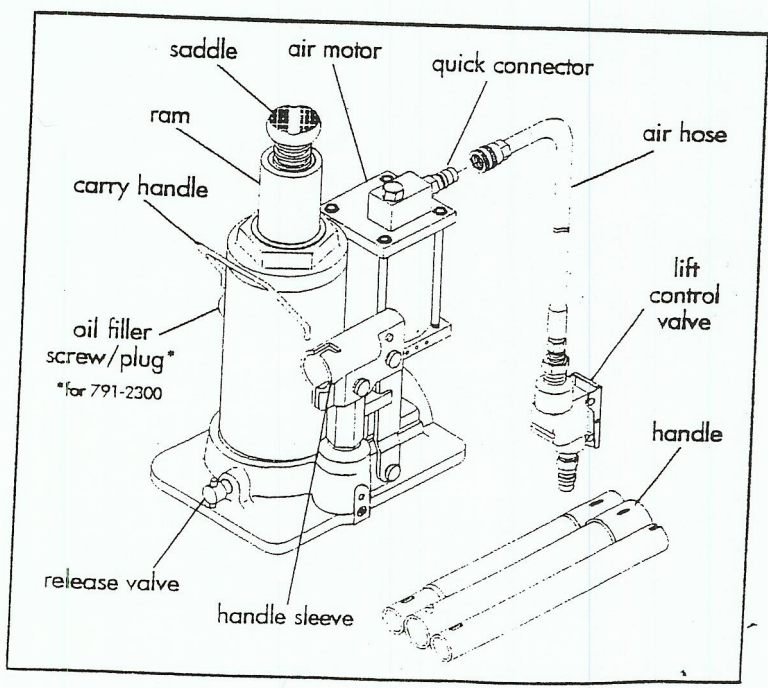

OPERATING MANUAL & PARTS LIST FOR AIR/MANUAL HYDRAULIC BOTTLE JACKS

Ex No.	Part No.	Description	Qty.
1A	12301A	oil filler plug (for model 791-2300, 12 ton only)	1
1B	12301B	oil filler screw (for model 791-2320, 20 ton only)	1
2	12302	handle assembly	1
3	6620A-37	air motor	1
4	6620A-19	hydraulic cartridge assy.	1
5	12305	air inlet swivel	1
6	12306	quick coupler-male	2
7	12307	quick coupler-female	1
8	6620A-38	air hose assy.	1
9	6620A-71	lift control valve	1
10	12310	hydraulic cartridge assy.	1
11	12311	release valve (incl. seal)	1

RS 2300SK repair kit for 791-2300 includes all asterisked parts and #1A, 12301A.

RS 2320SK repair kit for 791-2320 includes all asterisked parts and #1B, 12301B.

791-2300 & 791-2320