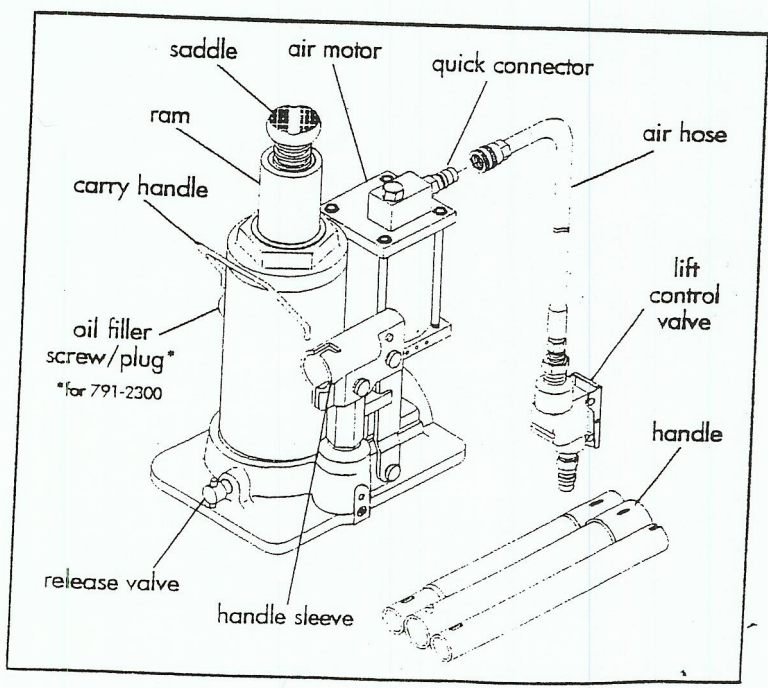

# OPERATING MANUAL & PARTS LIST FOR AIR/MANUAL HYDRAULIC BOTTLE JACKS

Ex No.	Part No.	Description	Qty.
1A	12301A	oil filler plug (for model 791-2300, 12 ton only)	1
1B	12301B	oil filler screw (for model 791-2320, 20 ton only)	1
2	12302	handle assembly	1
3	6620A-37	air motor	1
4	6620A-19	hydraulic cartridge assy.	1
5	12305	air inlet swivel	1
6	12306	quick coupler-male	2
7	12307	quick coupler-female	1
8	6620A-38	air hose assy.	1
9	6620A-71	lift control valve	1
10	12310	hydraulic cartridge assy.	1
11	12311	release valve (incl. seal)	1

RS 2300SK repair kit for 791-2300 includes all asterisked parts and #1A, 12301A.

RS 2320SK repair kit for 791-2320 includes all asterisked parts and #1B, 12301B.

791-2300 & 791-2320