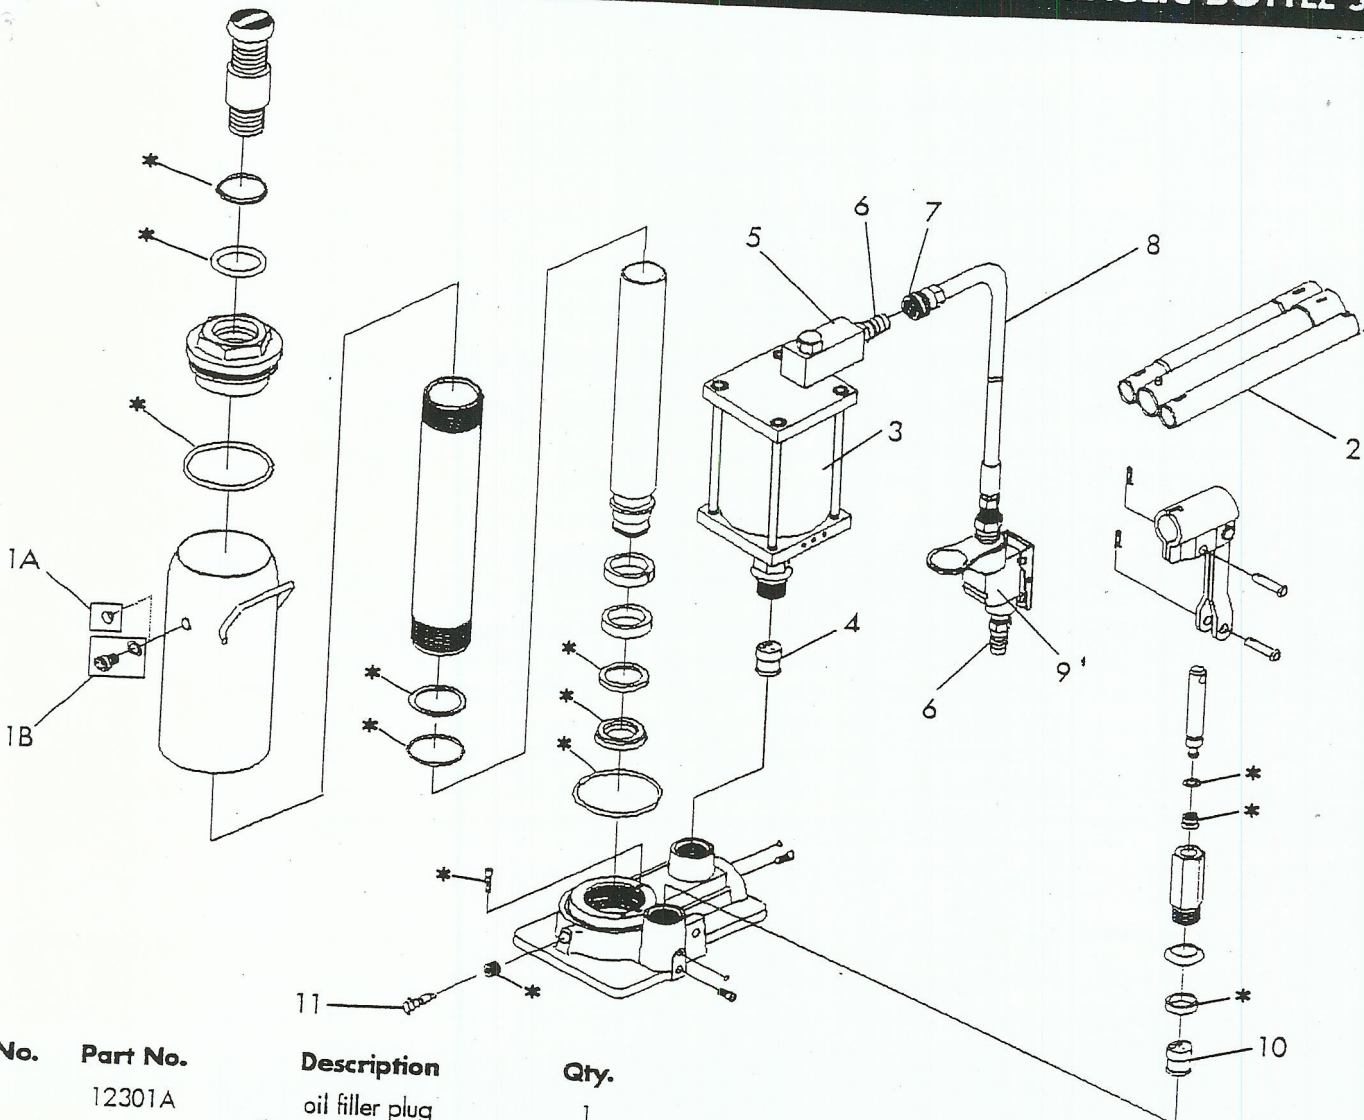

# OPERATING MANUAL & PARTS LIST FOR AIR/MANUAL HYDRAULIC BOTTLE JACKS

Ex No.	Part No.	Description	Qty.
1A	12301A	oil filler plug (for model 791-2300, 12 ton only)	1
1B	12301B	oil filler screw (for model 791-2320, 20 ton only)	1
2	12302	handle assembly	1
3	6620A-37	air motor	1
4	6620A-19	hydraulic cartridge assy.	1
5	12305	air inlet swivel	1
6	12306	quick coupler-male	2
7	12307	quick coupler-female	1
8	6620A-38	air hose assy.	1
9	6620A-71	lift control valve	1
10	12310	hydraulic cartridge assy.	1
11	12311	release valve (incl. seal)	1

RS 2300SK repair kit for 791-2300 includes all asterisked parts and #1A, 12301A.

RS 2320SK repair kit for 791-2320 includes all asterisked parts and #1B, 12301B.

791-2300 & 791-2320