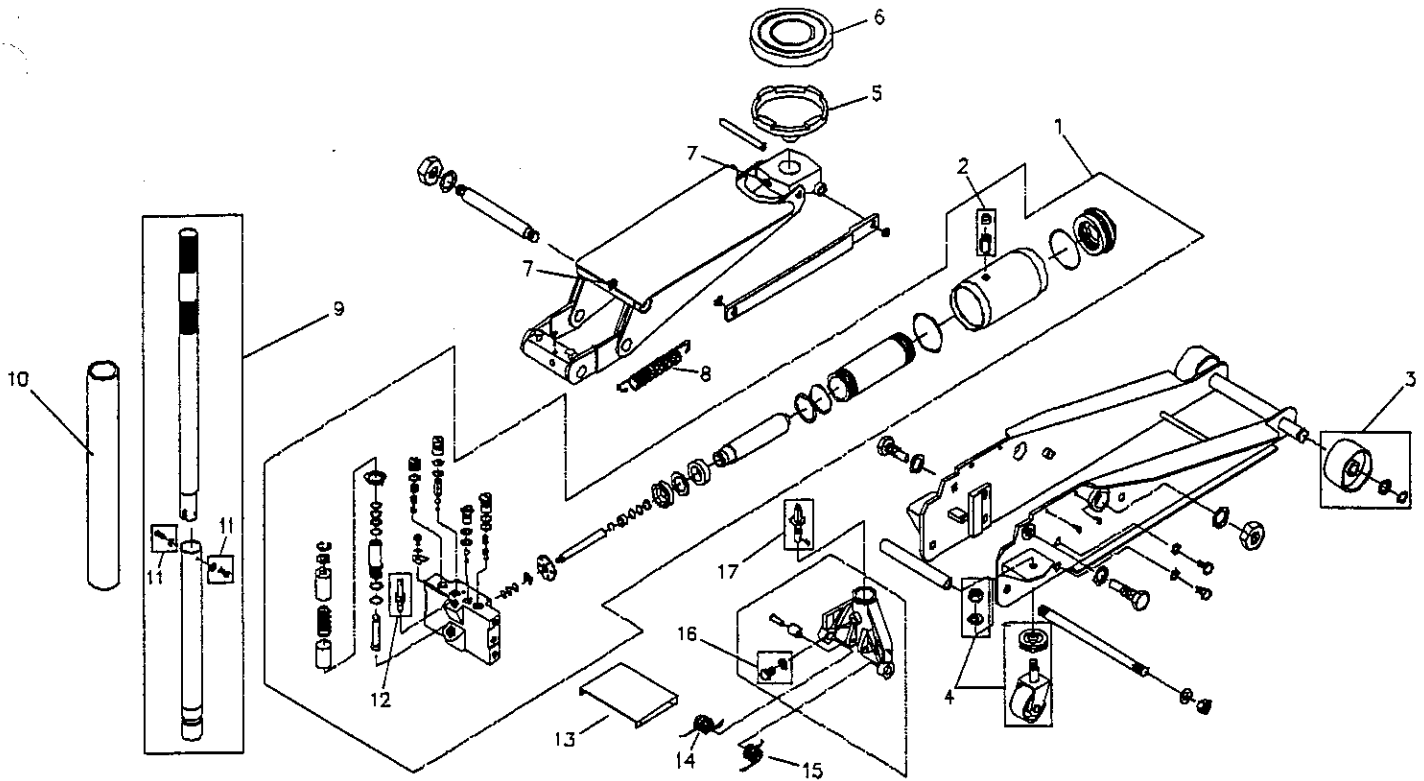

## 3 1/2 Ton Service Jack Spare Parts List

Model # 791-6425

Ref. No	PART NO.	DESCRIPTION	QTY.	Ref. No	PART NO.	DESCRIPTION	QTY.
1	G6800S-01	hydraulic power unit	1	11	G6800S-11	hex. screw assy.	2
2	G6800S-02	air vent screw assy.	1	12	G6800S-12	release valve	1
3	G6800S-03	front wheel assy.	2	13	G6800S-13	cover	1
4	G6800S-04	caster assy.	2	14	G6800S-14	return spring (L)	1
5	G6800S-05	saddle	1	15	G6800S-15	return spring (R)	1
6	G6800S-06	saddle pad	1	16	G6800S-16	bolt and lock washer	1
7	G6800S-07	grease fitting nipple	2	17	G6800S-17	universal joint assy.	1
8	G6800S-08	return spring	2	18	G6800S-18	repair kits	1
9	G6800S-09	handle assy.	1				
10	G6800S-10	foam grip	1				