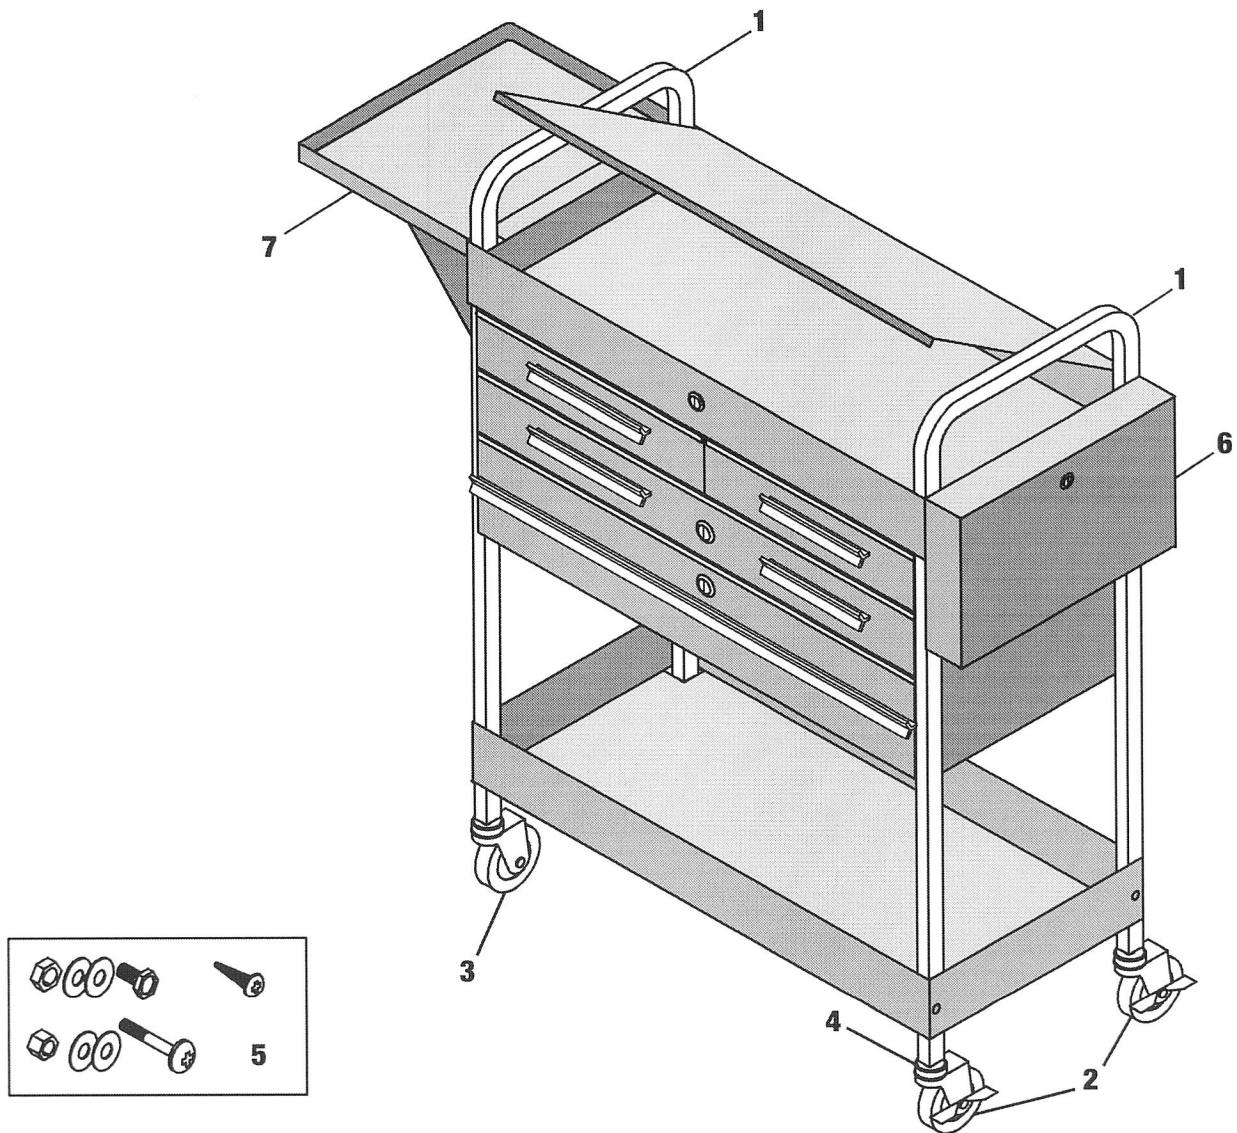

PARTS BREAKDOWN

Replacement Parts

Item	Part #	# Req'd	Description	Part #	Description
1	*	2	Chrome Leg/ea.	RS3HDL	Short Drawer Handle <i>RS3DHDL</i>
2	RSSCPLW	2	Locking Caster/ea.	RS8006HDL	Drawer Handle
3	RSSCPW	2	Non-Locking Caster/ea.	RSRBSLIDEC2	Clip-On Roller Bearing Slide/pr.
4	RSSCPP1	1	Set of 4 Plastic Inserts	RS8008LK	Lock with Keys for 815-6258
5	RSSCPHK	1	Bolt Kit (Incl. 8 ea. of 10mm and 14mm bolts, washers, nuts, and 4 screws)	BK815-6252	Replacement Large Drawer
6	BK815-6258	1	Pry Bar Holder	BK815-6254	Replacement 3 Drawer Unit
7	BK815-6257	1	Side Work Station	BK815-6256	Replacement Third Shelf
				BK815-6262	4-Piece Lock & Key Set, Keyed Alike

* For replacement, purchase RSSC7, Chrome Leg, and 815-6263, Leg Extensions.