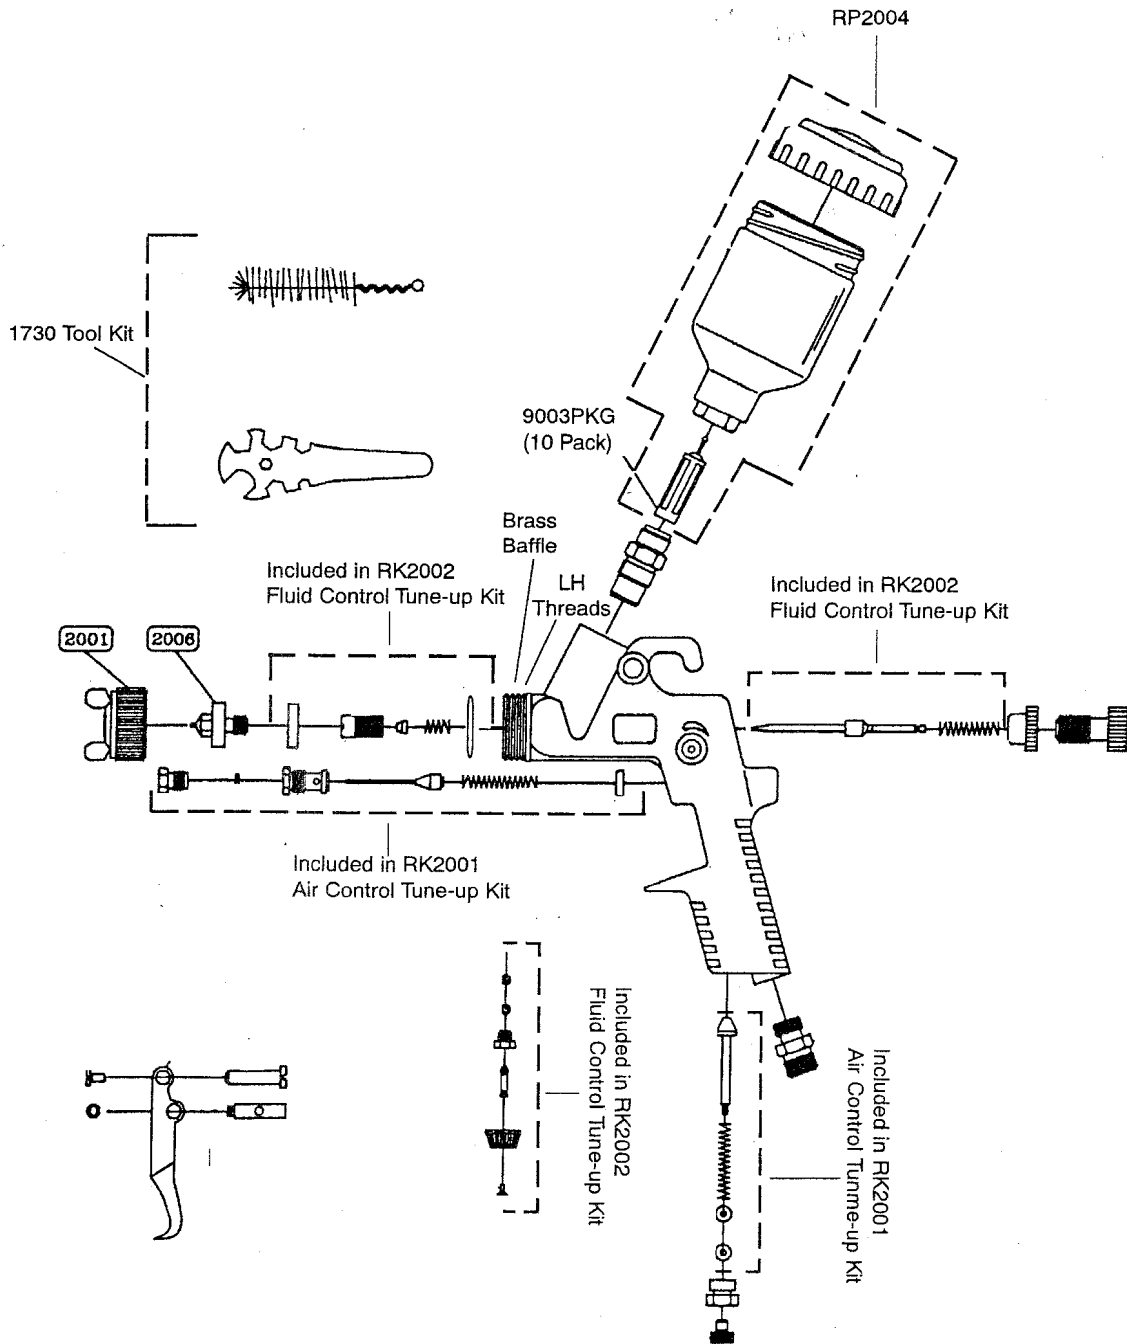

PARTS BREAKDOWN - 9001

NOTE: Brass Baffle has left handed threads.

PARTS LIST - 9001

ITEM NO.	DESCRIPTION
9003PKG	Material Filter (10 Pack)
1730	Tool Kit
2001	Air Nozzle
2006	Fluid Nozzle 0.8MM
RK2001	Air Control Tune-up Kit
RK2002	Fluid Control Tune-up Kit
RP2004	Replacement Parts (Cover, Cup, Material Filter)