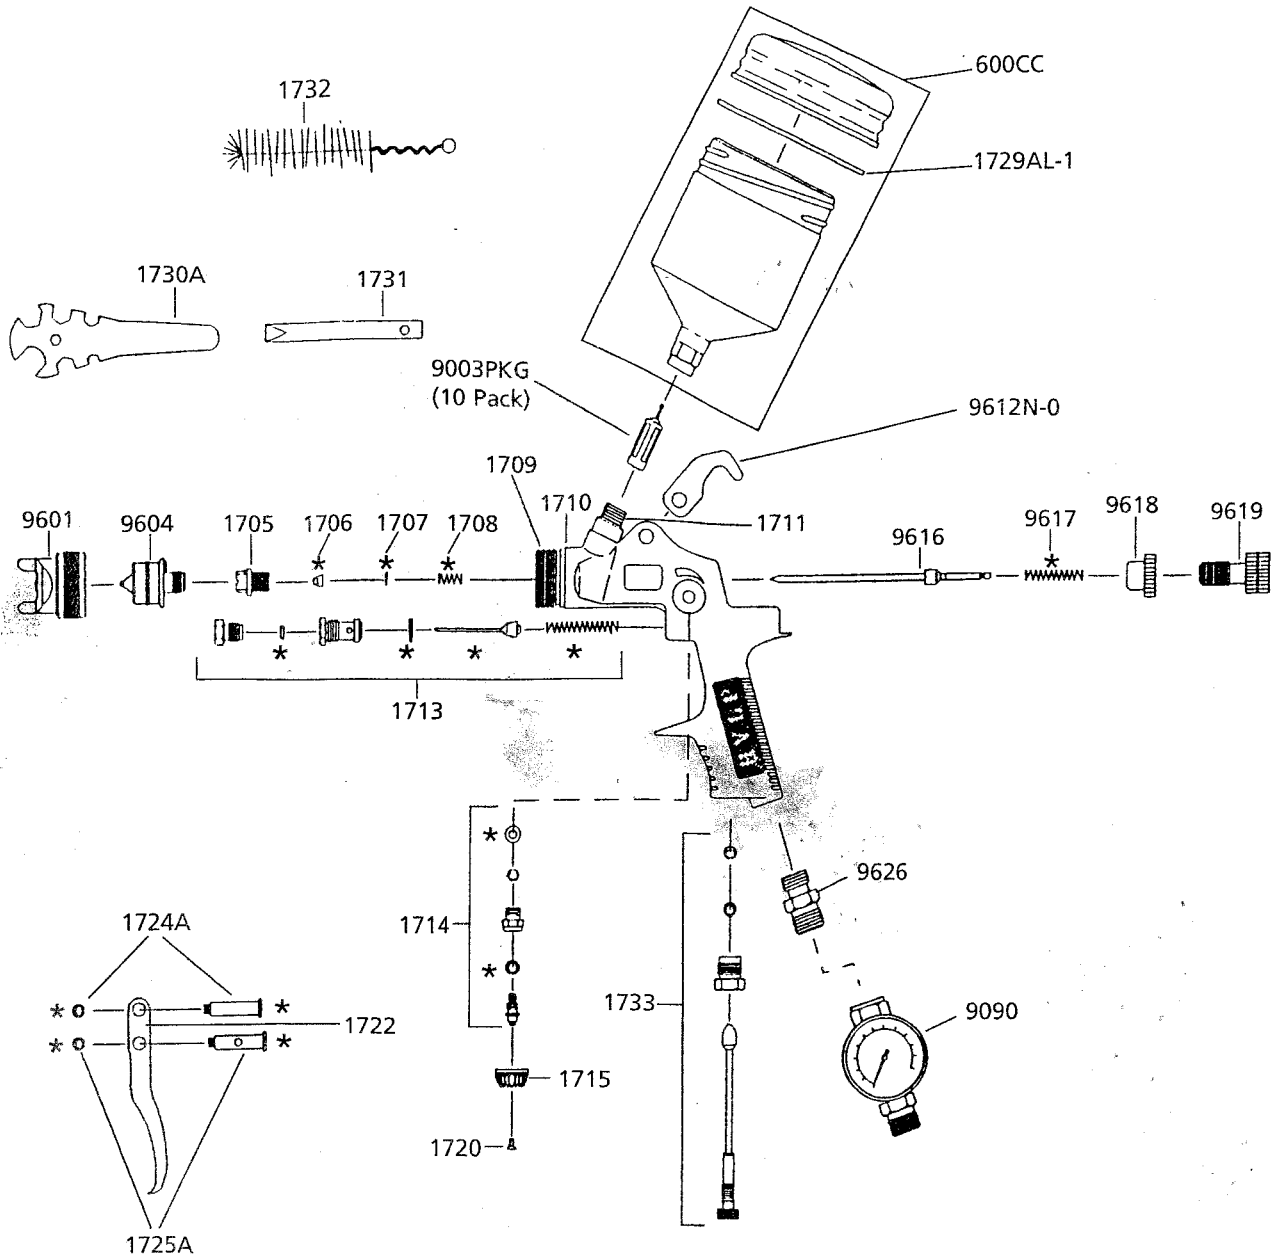

PARTS BREAKDOWN - 9002

1785RK Includes all parts as asterisked on parts diagram

Optional Nozzle Kits Available:

- #9002-1.4 - 1.4mm
- #9002-1.7 - 1.7mm
- #9002-2.0 - 2.0mm

Nozzle Kits consist of:

- 1 Air Cap
- 1 Fluid Needle
- 1 Fluid Nozzle

NOTE: Brass Baffle has left handed threads.

PARTS LIST - 9002

ITEM NO.	DESCRIPTION
1785RK	Repair Kit*
1705	Packing Screw
1706	Teflon Seal
1707	Washer
1708	Spring
1709	Brass Baffle (Left-Hand Thread)
1710	Gasket
1711	Connector
1713	Air Valve Assembly
1714	Fan Adjustment
1715	Control Knob
1720	Screw
1722	Trigger
1724A	Screw & Nut
1725A	Pin & Clip
1730A	Spanner
1731	Socket Spanner
1732	Brush
1733	Air Adjusting Valve Assembly
9003PKG	Material Filter (10 Pack)
9601	Air Nozzle 1.4MM (Standard)
9604	Fluid Nozzle 1.4MM (Standard)
9616	Paint Needle 1.4mm (Standard)
9617	Spring
9618	Lock for Fluid Control Knob
9619	Fluid Control Knob
9626	Air Connection
9612N-0	Hanger
600CC	Replacement Aluminum Cup and Lid
1729AL-1	Gasket for Aluminum Lid

*Includes all parts as asterisked on parts diagram.