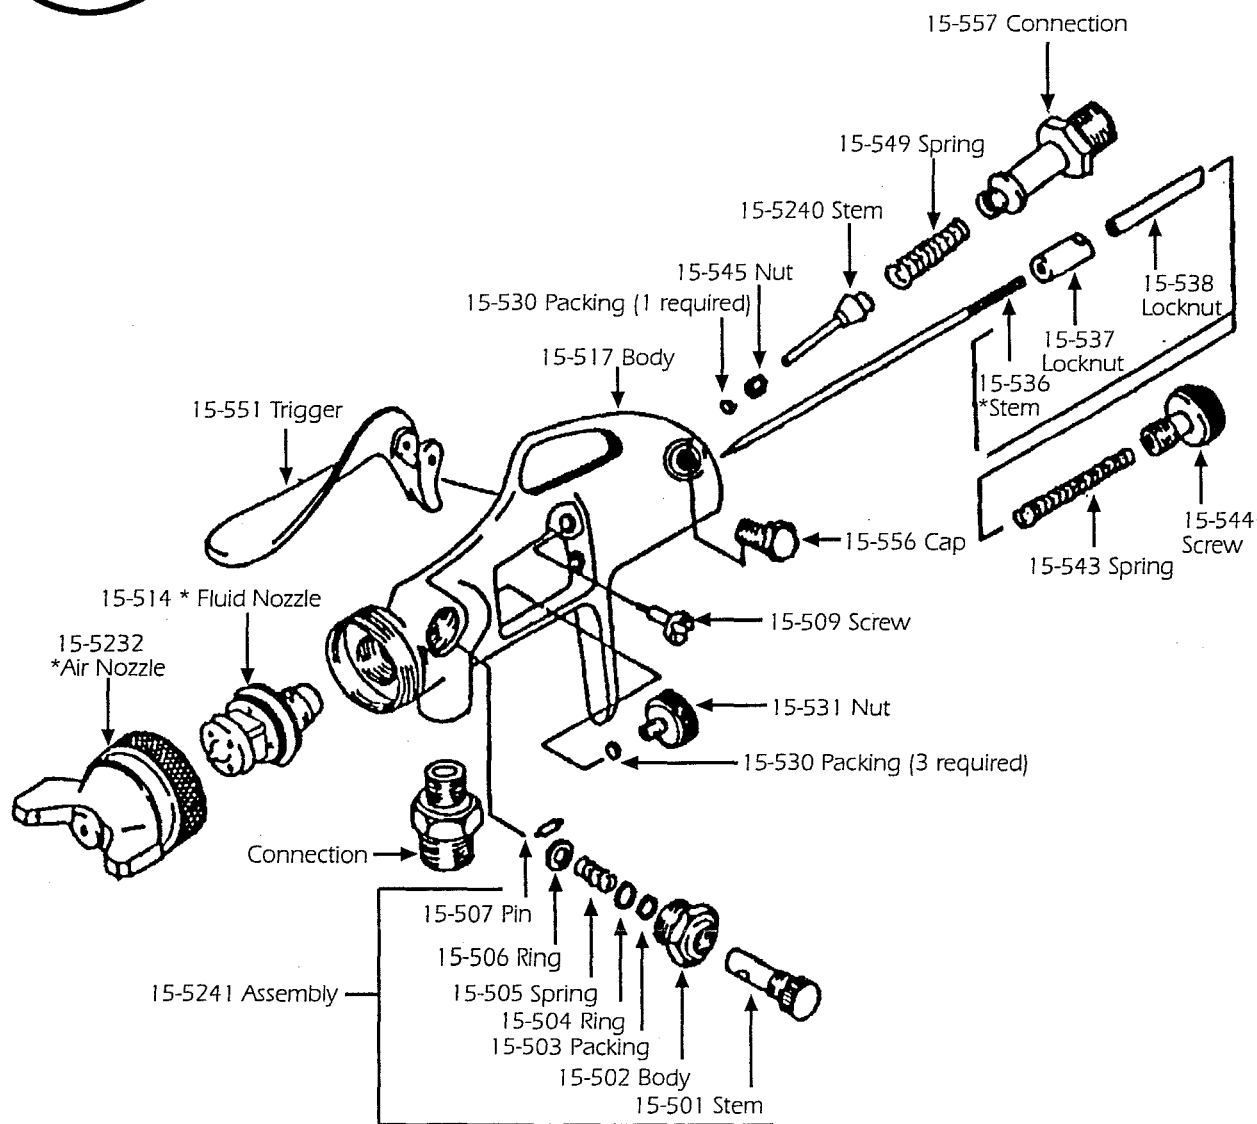

SX-10 Touch-Up Gun

PARTS LIST

Part No.	Description	Qty.	Part No.	Description	Qty.
15-501	Stem	1	15-538	Rear Locknut	1
15-502	Body	1	15-543	Spring	1
15-503	Packing	1	15-544	Screw	1
15-504	Ring	1	15-545	Valve Nut	1
15-505	Spring	1	15-549	Spring	1
15-507	Pin	1	15-551	Trigger	1
15-509	Screw, Trigger	1	15-556	Cap	1
15-514	Fluid Nozzle	1	15-557	Air Connection	1
15-517	Body	1	15-5232	Air Nozzle	1
15-530	Packing	4	15-5241	Side Port Control Assy	1
15-531	Nut	1	15-5240	Stem Assembly	1
15-536	Stem	1	15-5237	Needle Assembly	1
15-537	Lock Nut	1			