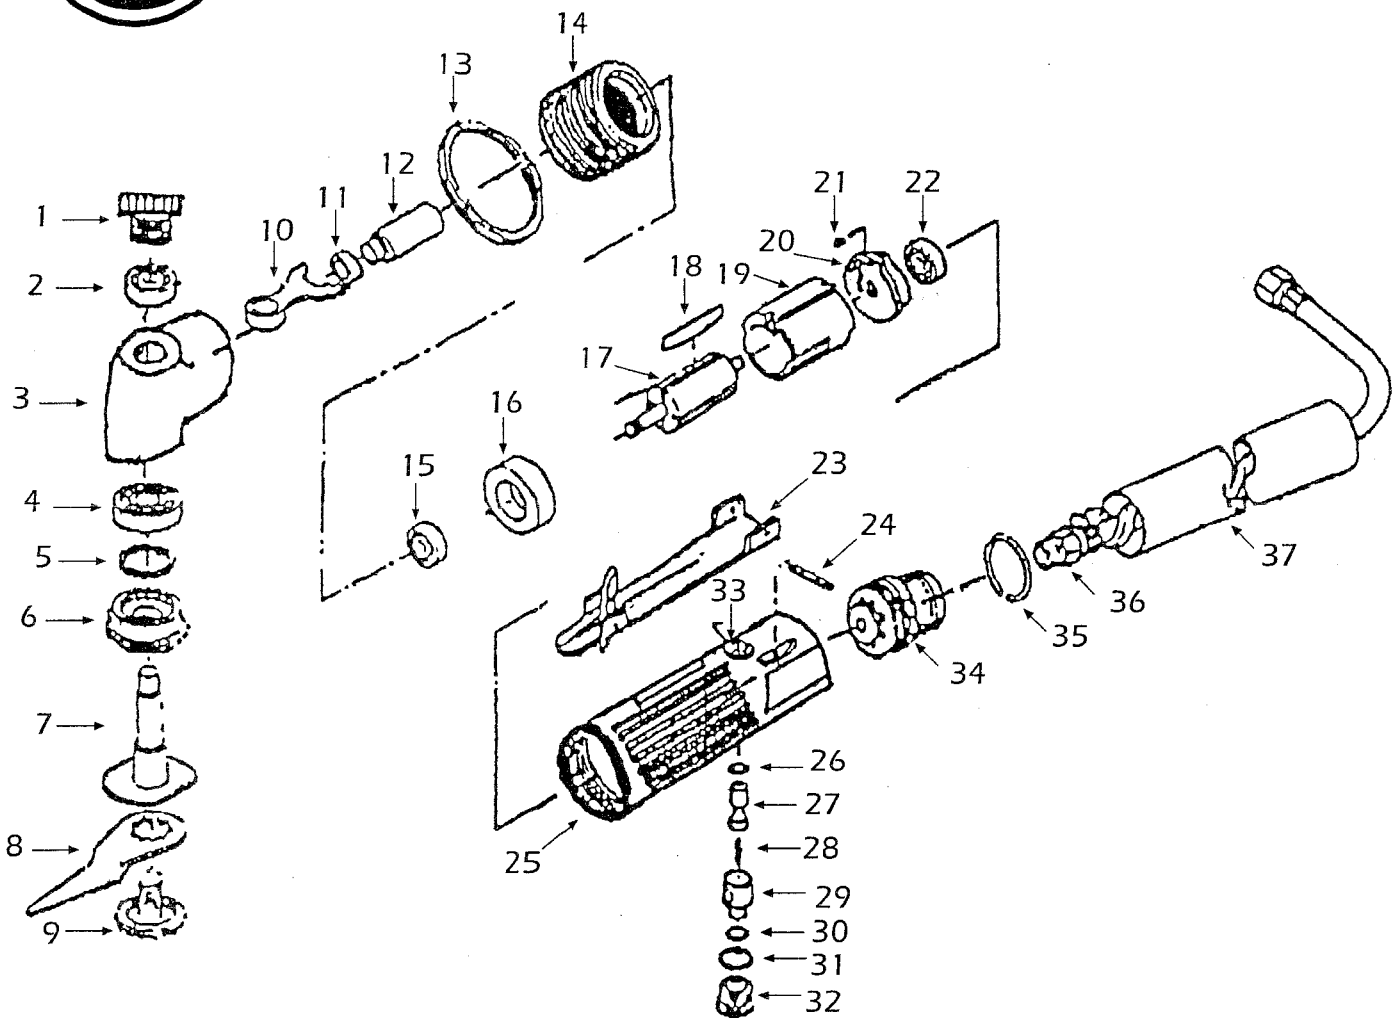

SX-248

Air Knife

REF. NO.	PART NO.	DESCRIPTION	QTY.
1	24801	Plug	1
2	108A12	607 Ball Bearing	1
3	24803	Head	1
4	24804	6900 Ball Bearing	1
5	24805	Seal - Oil	1
6	24806	Nut Clamp	1
7	24807	Spindle Drive	1
8	87446	Blade 57mm (2-1/4")	1
9	24809	Screw Retainer	1
10	24810	Fork Drive	1
11	108A12	607 Ball Bearing	1
12	24812	Shaft Crank	1
13	24813	Nut	1
14	24814	Retainer	1
15	10920	6000 Ball Bearing	1
16	24816	Front Plate	1
17	24817	Rotor	1
18	24818	Rotor Blade	1
19	24819	Cylinder	1
20	24820	End Plate	1

REF. NO.	PART NO.	DESCRIPTION	QTY.
21	24821	Pin	1
22	24822	826 Ball Bearing	1
23	24823	Throttle Lever	1
24	24824	Lever Pin	1
25	24825	Housing	1
26		O-Ring	1
27	24827	Valve Stem (Inc. Item #26)	1
28	24828	Valve Spring	1
29	24829	Air Regulator (Inc. Item #30)	1
30		O-Ring	1
31		O-Ring	1
32	24832	Throttle Valve Plug (Inc. Item #31)	1
33	24833	Valve Bushing (incl. with # 25)	1
34	24834	Throttle Arbor	1
35	24835	Stop Ring	1
36	24836	Air Hose Assem. 1/4	1
37	24837	Exhaust Hose (incl. item #36)	1
38	24838	Spanner Wrench (Not Shown) Packing	1
39	24839	Hexagon Wrench Key (Not Shown)	1