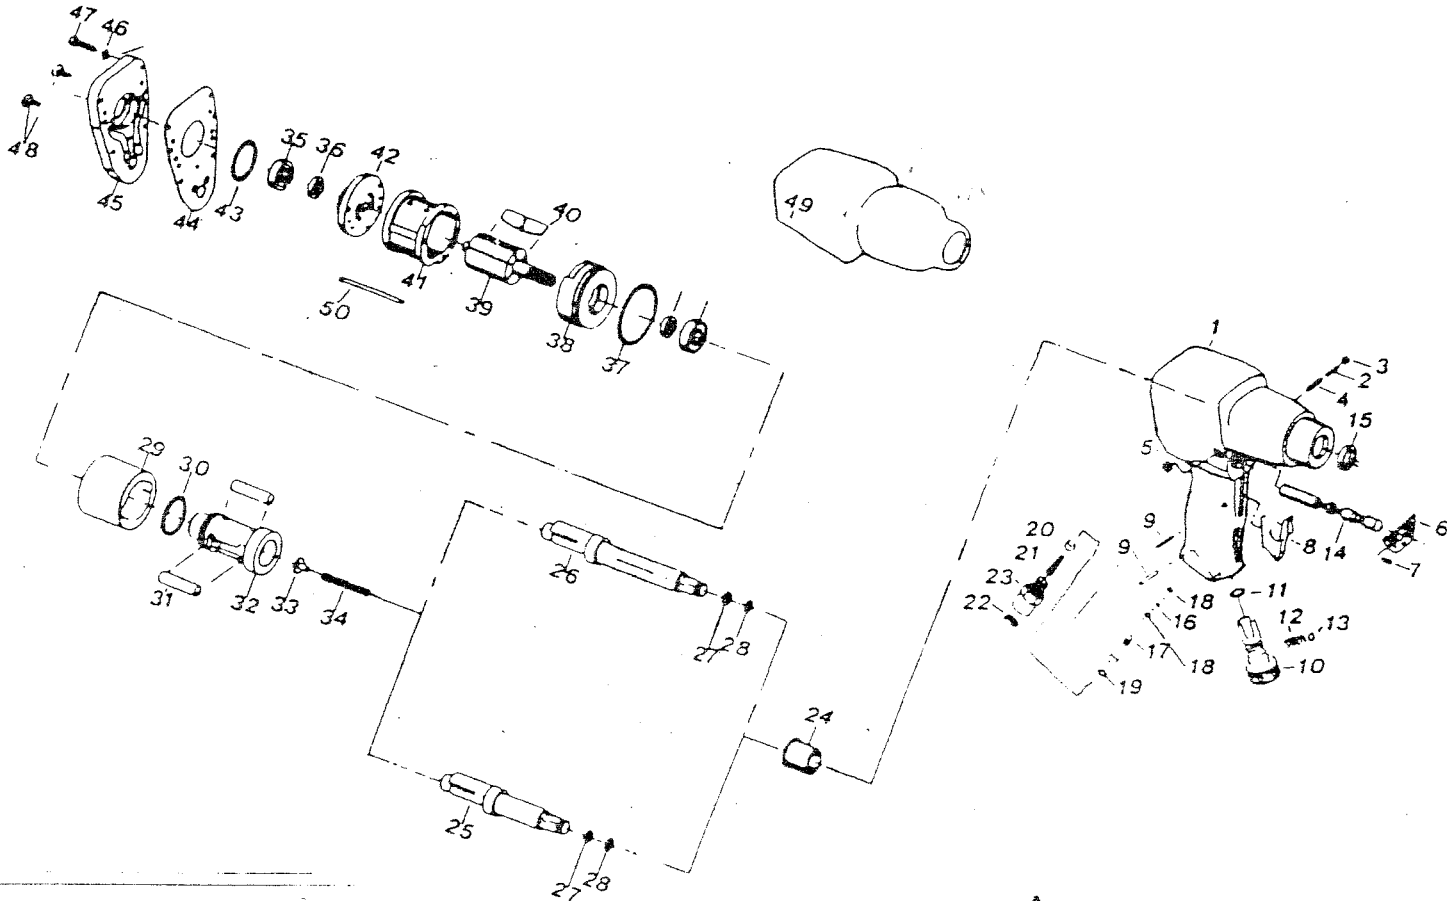

SX-750A (Spt. Anvil)
SX-775A (6" Ext. Anvil)
 3/4" Impact Wrenches

Index No.	Part No.	Description	Q'ty
1	731213	Motor Housing w/Push Rev. Valve	1
2	729434	Stop Pin Spring	1
3	729433	Retainer Plug	1
4	729435	Rev. Valve Stop Pin	1
5	729239	Oil Fill Plug	1
6	731215	Exh. Screen	1
7	729438	Exh. Screen Screw	2
8	729439	Trigger	1
9	729006	Trigger Pin	2
10	730043	Air Regulator (Inc. Items 12, 13)	1
11	1008695	O-Ring	1
12	731124	Regulator Spring	1
13	731125	Regulator Ball	1
14	729737	Push Rev. Valve	1
15	729740	Oil Seal	1
16	730080	Plunger	1
17	730026	Valve Stem	1
18	729448	O-Ring	2
19	1008127	O-Ring	1
20	729749	O-Ring Retainer	1
21	729748	Valve Spring	1
22	1005726	Screen	1
23	729747	Hose Adapter	1
24	729741	Anvil Bushing	1
25	729773	Anvil Std. 3/4" Sq. Drive	1

Index No.	Part No.	Description	Q'ty
26	729833	Anvil 6" Ext. 3/4" Sq. Drive	1
27	729774	O-Ring	1
28	729775	Socket Ret. Ring	1
29	729767	Hammer	1
30	729768	O-Ring	1
31	730054	Pin	2
32	730053	Cage	1
33	729771	Thrust Button	1
34	729772	Spring	1
35	10088262	Ball Bearing	2
36	729765	Oil Seal	1
37	729764	O-ring	1
38	731224	Front Plate	1
39	729761	Rotor	1
40	729762	Rotor Blades	6
41	731223	Cylinder	1
42	731222	Rear Plate	1
43	729766	O-Ring	1
44	731235	Gasket	1
45	731236	End Cap	1
46	729754	Lock Washer	4
47	729753	Cap Screw	4
48	729343	Name Plate Screw	2
49	731219	Housing Boot	1
50	731901	Motor Pin	1