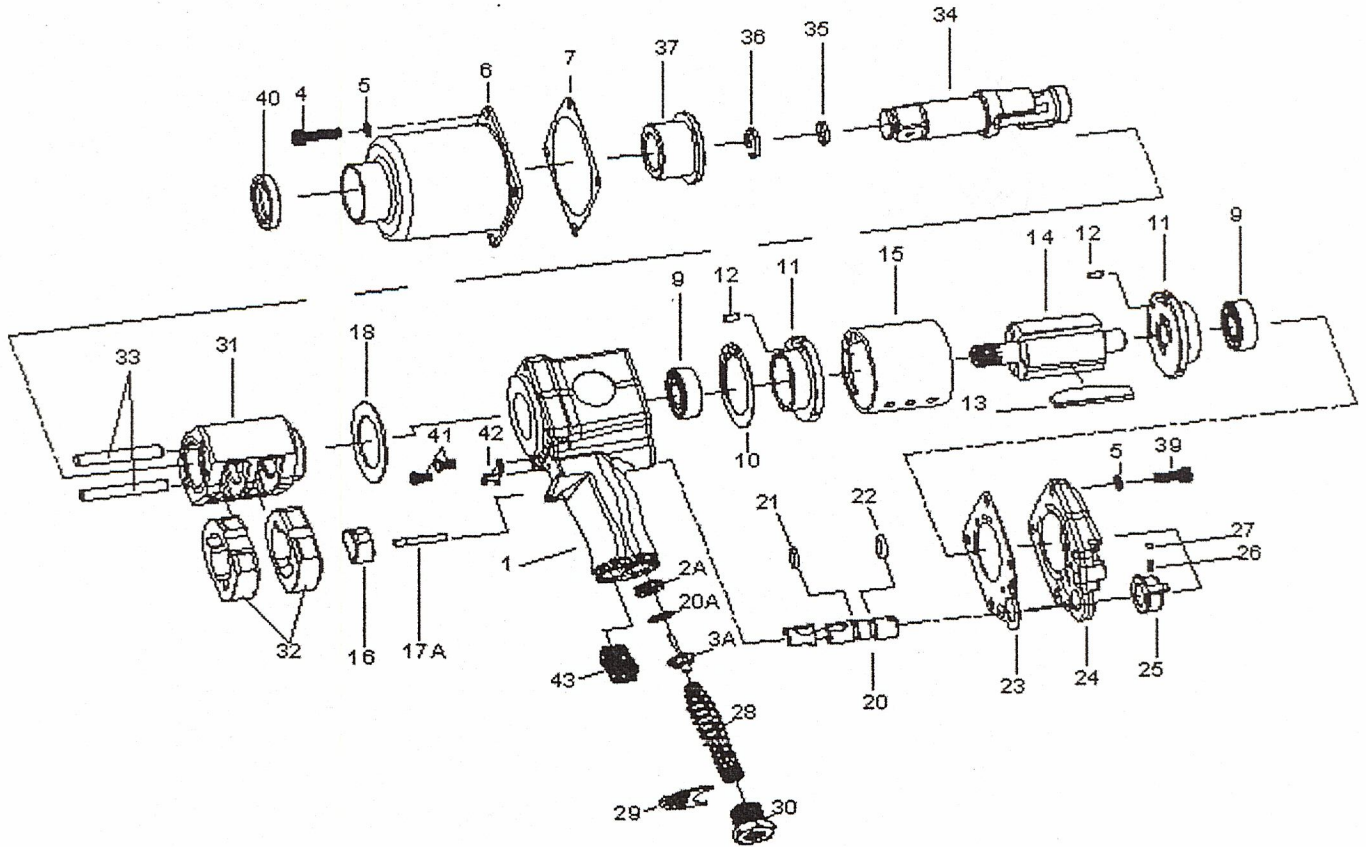

# SX860

Ref. #	Item #	DESCRIPTION	QTY
1	RS8601	Motor Housing Assembly	1
2A	RS8602A	Throttle Valve Seat	1
3A	RS8603A	Throttle Valve	1
4	RS76904	Hammer Case Cap Screw	4
5	RS76905	Lock Washer	8
6	RS8606	Hammer Case	1
7	RS8607	Hammer Case Gasket	1
9	RS21109	Bearing	2
10	RS8610	End Plate Gasket	1
11	RS8611	End Plate	2
12	RS76912	Pin	2
13	RS76913	Rotor Blade	6
14	RS8614	Rotor	1
15	RS8615	Cylinder	1
16	RS8616	Trigger	1
17A	RS8617A	Valve Pin	1
18	RS76918	Hammer Frame Rear Washer	1
20	RS8620	Reverse Valve	1
20A	RS8620A	O-Ring	1
21	RS8621	O-Ring	1
22	RS8622	O-Ring	1
23	RS8623	Back Cap Gasket	1
24	RS8624	Back Cap	1
25	RS8625	Air Regulator	1
26	RS8626	Spring	1
27	RS8627	Steel Ball	1
28	RS8628	Throttle Valve Spring	1

Ref. #	Item #	DESCRIPTION	QTY
29	RS8629	Exhaust Deflector	1
30	RS8630	Air Inlet	1
31	RS76931	Hammer Frame	1
32	RS76932	Hammer	2
33	RS76933	Hammer Pin	2
34	<del>RS16234</del>	Standard Anvil (Including #35 & #36)	1
35	RS85311	O-Ring	1
36	RS76936	Socket Retainer	1
37	RS76937	Hammer Case Bushing	1
39	RS76939	Screw	4
40	RS76940	Oil Seal	1
41	RS76941	Screw	2
42	RS8642	End Cap	1
43	RS8643	Muffler Element	1