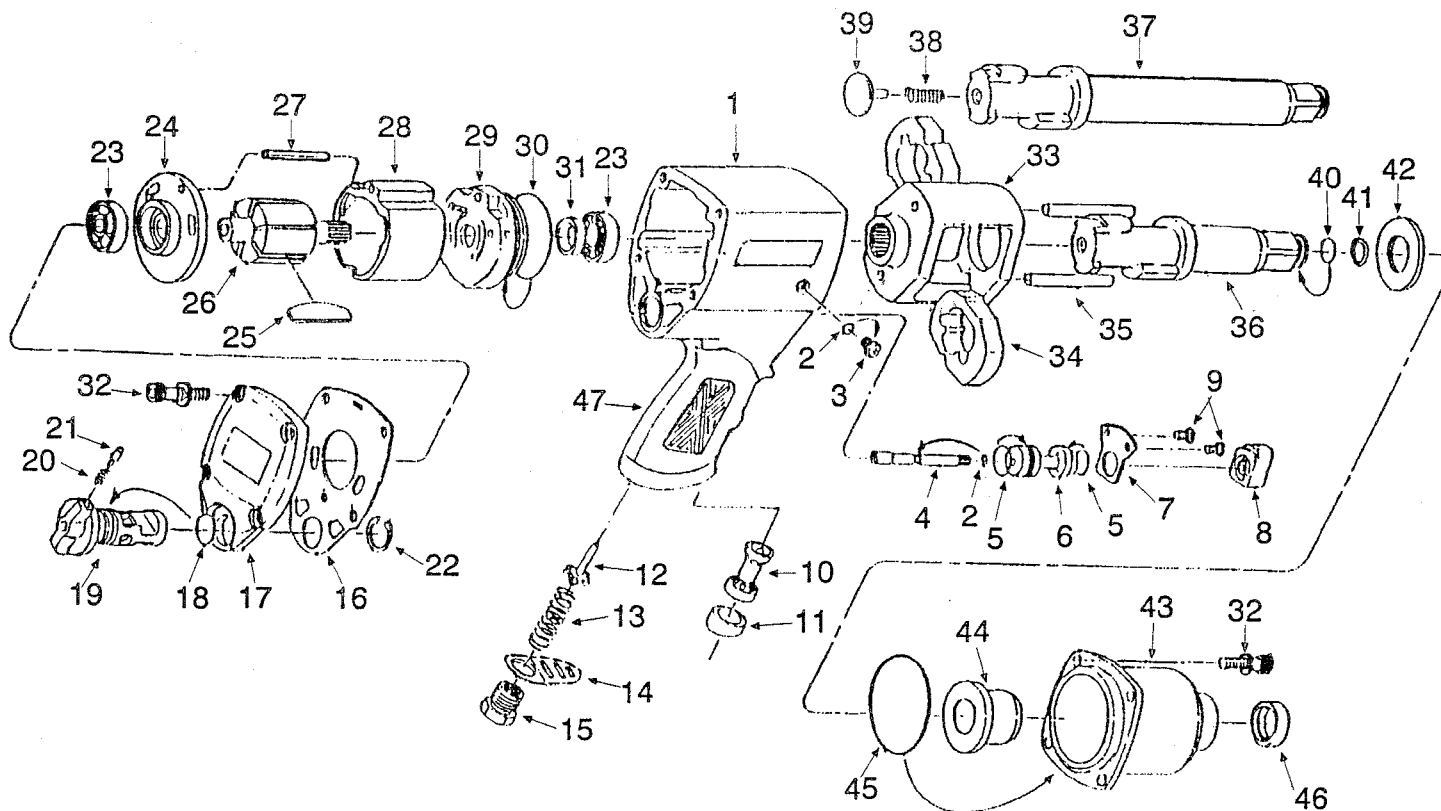

SX-955-2

1/2" Dr. Super Duty Impact Wrench with 2" Extended Anvil

Index #	Part #	Description	Qty.
1	700490	Motor Housing	1
2	700308	O-Ring	2
3	700309	Oil Plug	1
4	700494	Throttle Pin	1
5	700303	O-Ring	2
6	700493	Throttle Bushing	1
7	700492	Stop Cover	1
8	700491	Throttle Trigger	1
9	700077	Screw	2
10	700495	Power Silencer	1
11	700496	Support Rubber	1
12	700461	Valve Stem	1
13	700362	Spring	1
14	700525	Exhaust Deflector	1
15	700064	Hose Adaptor	1
16	700411	End Cap Gasket	1
17	700410	End Cap	1
18	700072	O-Ring	1
19	700311A	Air Regulator Reverse	1
20	700312	Spring	1
21	700474	Stop Pin	1
22	700074	C Ring	1
23	729478	Ball Bearing	2
24	700409	Rear Plate	1

Index #	Part #	Description	Qty.
25	729913A	Rotor Blade	6
26	700408	Rotor	1
27	730032	Guide Pin	1
28	700407	Cylinder	1
29	700406	Front Plate	1
30	730036	O-Ring	1
31	729477	Oil Seal	1
32	729462A	Screw w/ Washer	8
33	700546	Twin Cage	1
34	700414	Twin Hammer	2
35	700415	Twin Hammer Pin	2
36	700547	Twin Anvil (Optional)	1
37	700549	Twin Long Anvil (Standard)	1
38	700333	Compression Fitting	1
39	700550	Thrust Button	1
40	1008695	O-Ring	1
41	1013129	Socket Ref. Ring	1
42	700417	Anvil Spacer	1
43	700548	Steel Housing	1
44	700484	Anvil Bushing	1
45	1011084	O-Ring	1
46	1012961	Oil Seal	1
47	700499	Handle Rubber	1