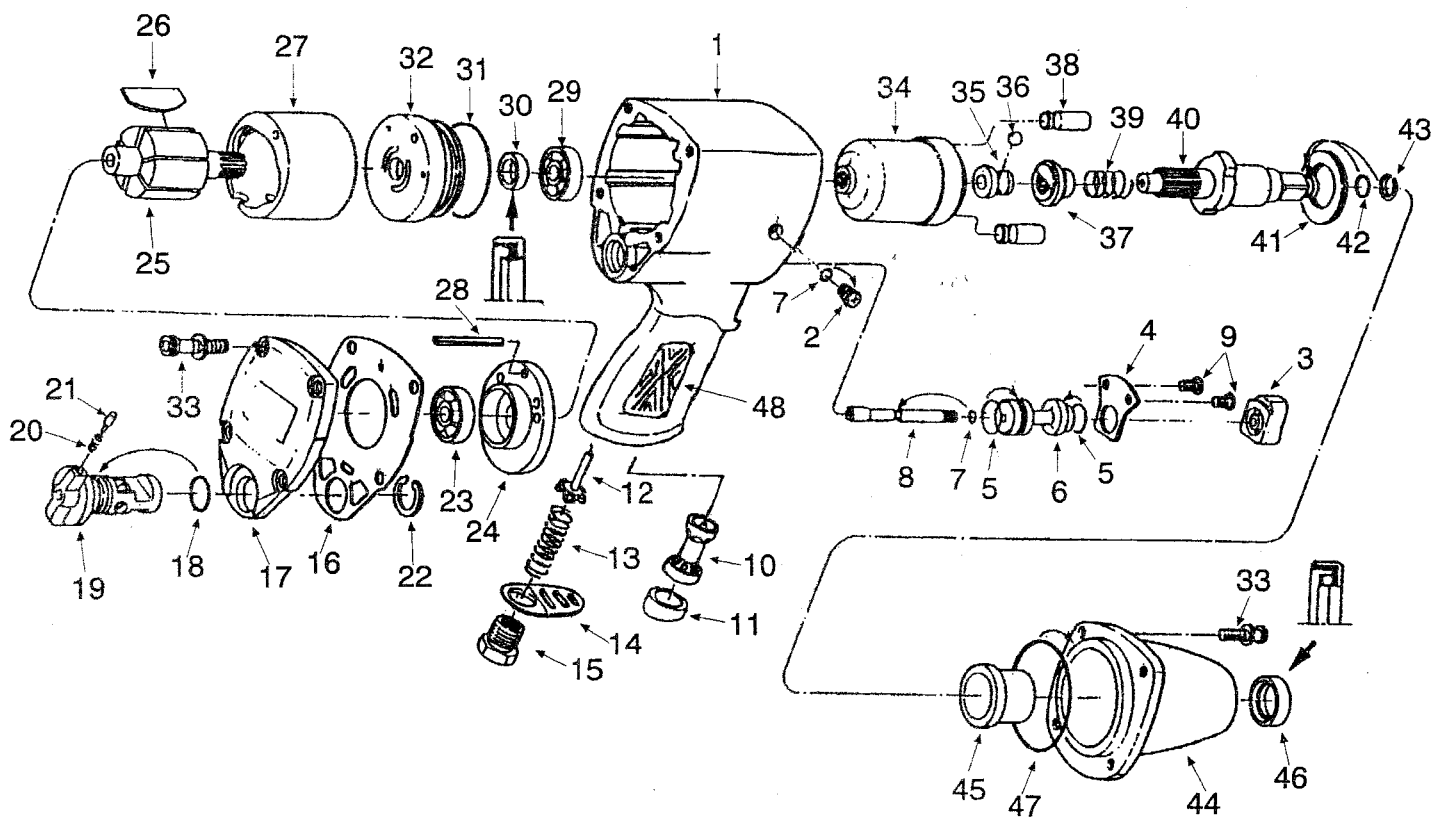

SX-975

3/8" Dr. Super Duty Impact Wrench

Index #	Part #	Description	Qty.
1	700560	Motor Housing (Inc. 48)	1
2	700309	Oil Plug	1
3	700491	Throttle Trigger	1
4	700492	Stop Cover	1
5	729091	O-Ring	2
6	700561	Throttle Bushing	1
7	700308	O-Ring	2
8	700562	Throttle Pin	1
9	700077	Screw	2
10	700563	Power Silencer	1
11	700564	Support Rubber	1
12	700361	Valve Stem	1
13	700362A	Valve Spring	1
14	700565	Exhaust Deflector	1
15	700064	Hose Adaptor	1
16	700566	Gasket	1
17	700567	End Cap	1
18	700072	O-Ring	1
19	700311A	Air Regulator Reverse	1
20	700312	Spring	1
21	700474	Stop Pin	1
22	700074	C Ring	1
23	1005062	Ball Bearing	2
24	700568	Rear Plate	1

Index #	Part #	Description	Qty.
25	700569	Rotor	1
26	700570	Rotor Blade	6
27	730571	Cylinder	1
28	730032	Guide Pin	1
29	700572	Ball Bearing	1
30	700573	Oil Seal	1
31	729109	O-Ring	1
32	700575	Front Plate	1
33	729462A	Screw w/ Washer	8
34	700576	Hammer Cage	1
35	700577	Cam Ball Pilot	1
36	700578	Cam Ball	1
37	700579	Hammer Cam	1
38	700580	Hammer Pin	2
39	573032-6	Cam Release Spring	1
40	700581	Anvil Std.	1
41	700582	Anvil Spacer	1
42	106145	Rubber Ring	1
43	106146	Socket Ring	1
44	700584	Steel Housing	1
45	573026	Anvil Bushing	1
46	729883	Oil Seal	1
47	700585	O-Ring	1
48	700586	Handle Rubber	1