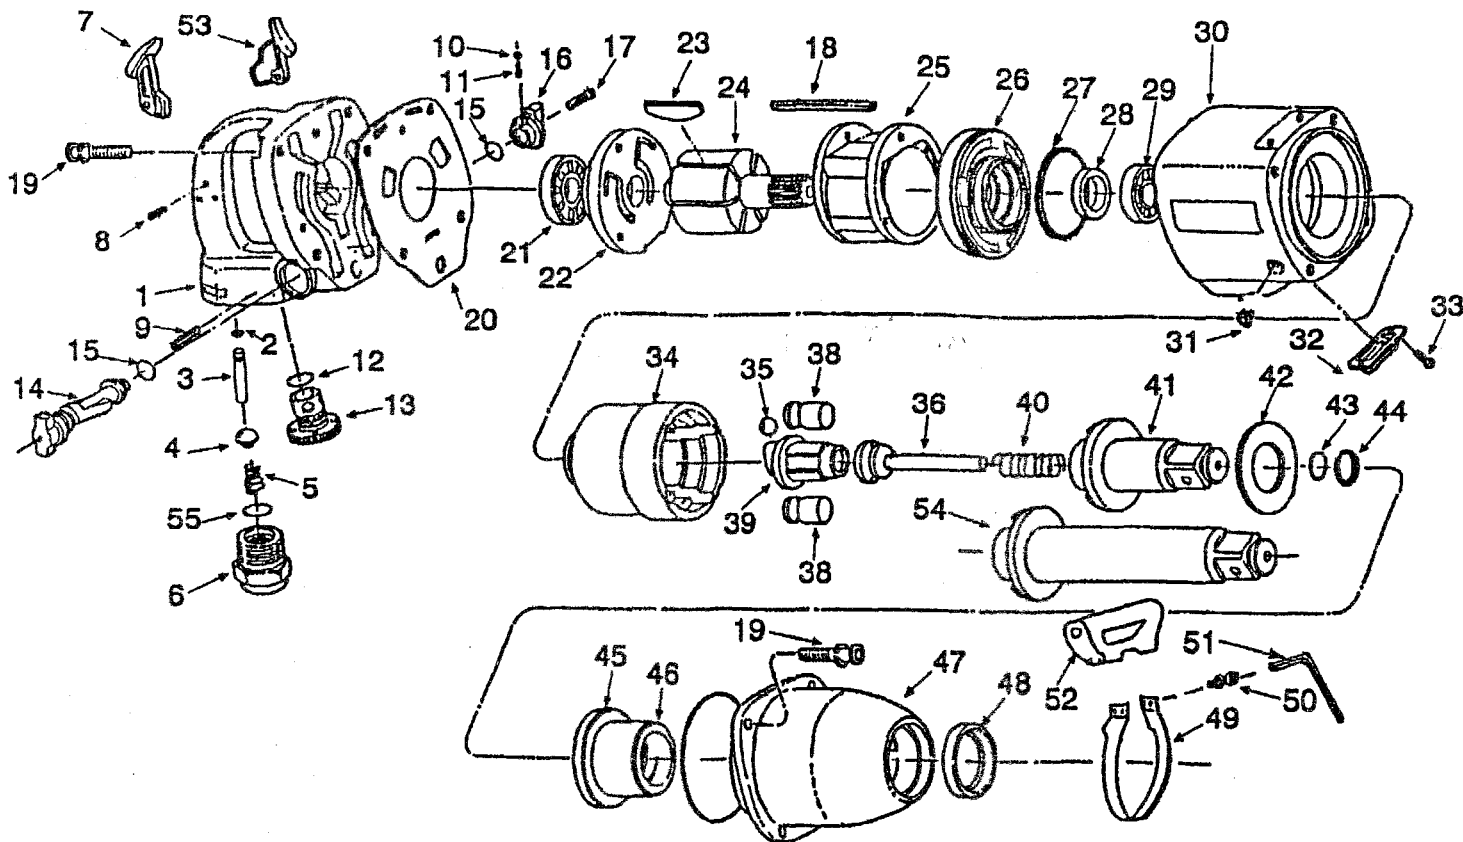

# SX-998-6A

## 1" Dr. Super Duty "Mini" Impact Wrench

Index #	Part #	Description	Qty.
1	700650	Throttle Handle Housing	1
2	731861	O-Ring	1
3	700652	Valve Pin	1
4	700636	Valve Ball	1
5	700485	Throttle Spring	1
6	700502	Hose Adapter	1
7	700449	Throttle Trigger (Outside)	1
8	732214	Spring Pin	2
9	700216	Spring Pin	1
10	731859	Steel Ball	2
11	731858	Spring	2
12	700503	O-Ring	1
13	700486	Air Regulator	1
14	700450	Reverse Valve	1
15	700451	O-Ring	2
16	700163	Reverse Valve Lever	1
17	700164	Self Tapping Screw	1
18	700501	Guide Pin	1
19	700504	Cap Screw w/Washer	8
20	700505	Gasket	2
21	700506	Ball Bearing	1
22	700507	Rear Plate	1
23	700508	Rotor Blade	6
24	700509	Rotor	1
25	700510	Cylinder	1
26	700653	Front Plate	1
27	700654	O-Ring	1
28	700174	Oil Seal	1
29	700175	Ball Bearing	1

Index #	Part #	Description	Qty.
30	700655	Motor Housing	1
31	729739	Oil Plug	1
32	700177	Exhaust Deflector	1
33	729438	Setting Screw	2
34	700514	Hammer Cage	1
35	700180	Cam Ball	1
36	700515	Pilot Shaft	1
38	700516	Hammer Pin	2
39	700517	Hammer Cam	1
40	700518	Cam Release Spring	1
41	700519	Anvil (Short) (Optional)	1
42	700186	Anvil Spacer	1
43	731878	O-Ring	1
44	731879	Socket Ring	1
45	700521	Anvil Bushing	1
46	700188	O-Ring	1
47	700522	Steel Housing	1
48	700190	Oil Seal	1
49	700453	Handle Band	1
50	700638	Cap Screw w/Washer	4
51	700639	Hex Wrench	1
52	700644	Handle	1
53	700524	Throttle Trigger (Inside)	1
54	700520	Long Anvil (Standard)	1
55	700487	O-Ring	1